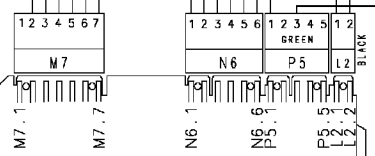

124 876780b

Motor 1 2 3 4 5 6 7 8 9 10

Door safety interlock

Heating elements (washing)

Adjustable thermostat

124.19230/

124.19240/

132.02740/

Drain pump

124.93112/

124.19136/

124.11662/

Pressure switch (Air chamber on tub)

Adjustable thermostat

Pilot lamp

37928514/

ON-OFF button

Rinse-hold button

124.14590/

Half load button

124.13750/

Anti-interference filter

124.86570/

Cold water inlet valve