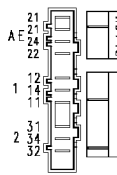

132.02740/

Drain pump

124.93112/

37928512/ Pilot lamp

Pressure switch (Air chamber on tub)

Adjustable thermostat

ON-OFF button

Half load button

124.13750/

Super rinse button

124.13760/

No-Spin button

124.16950/

124.86570/
124.86571/

Cold water inlet valve

124.11050/