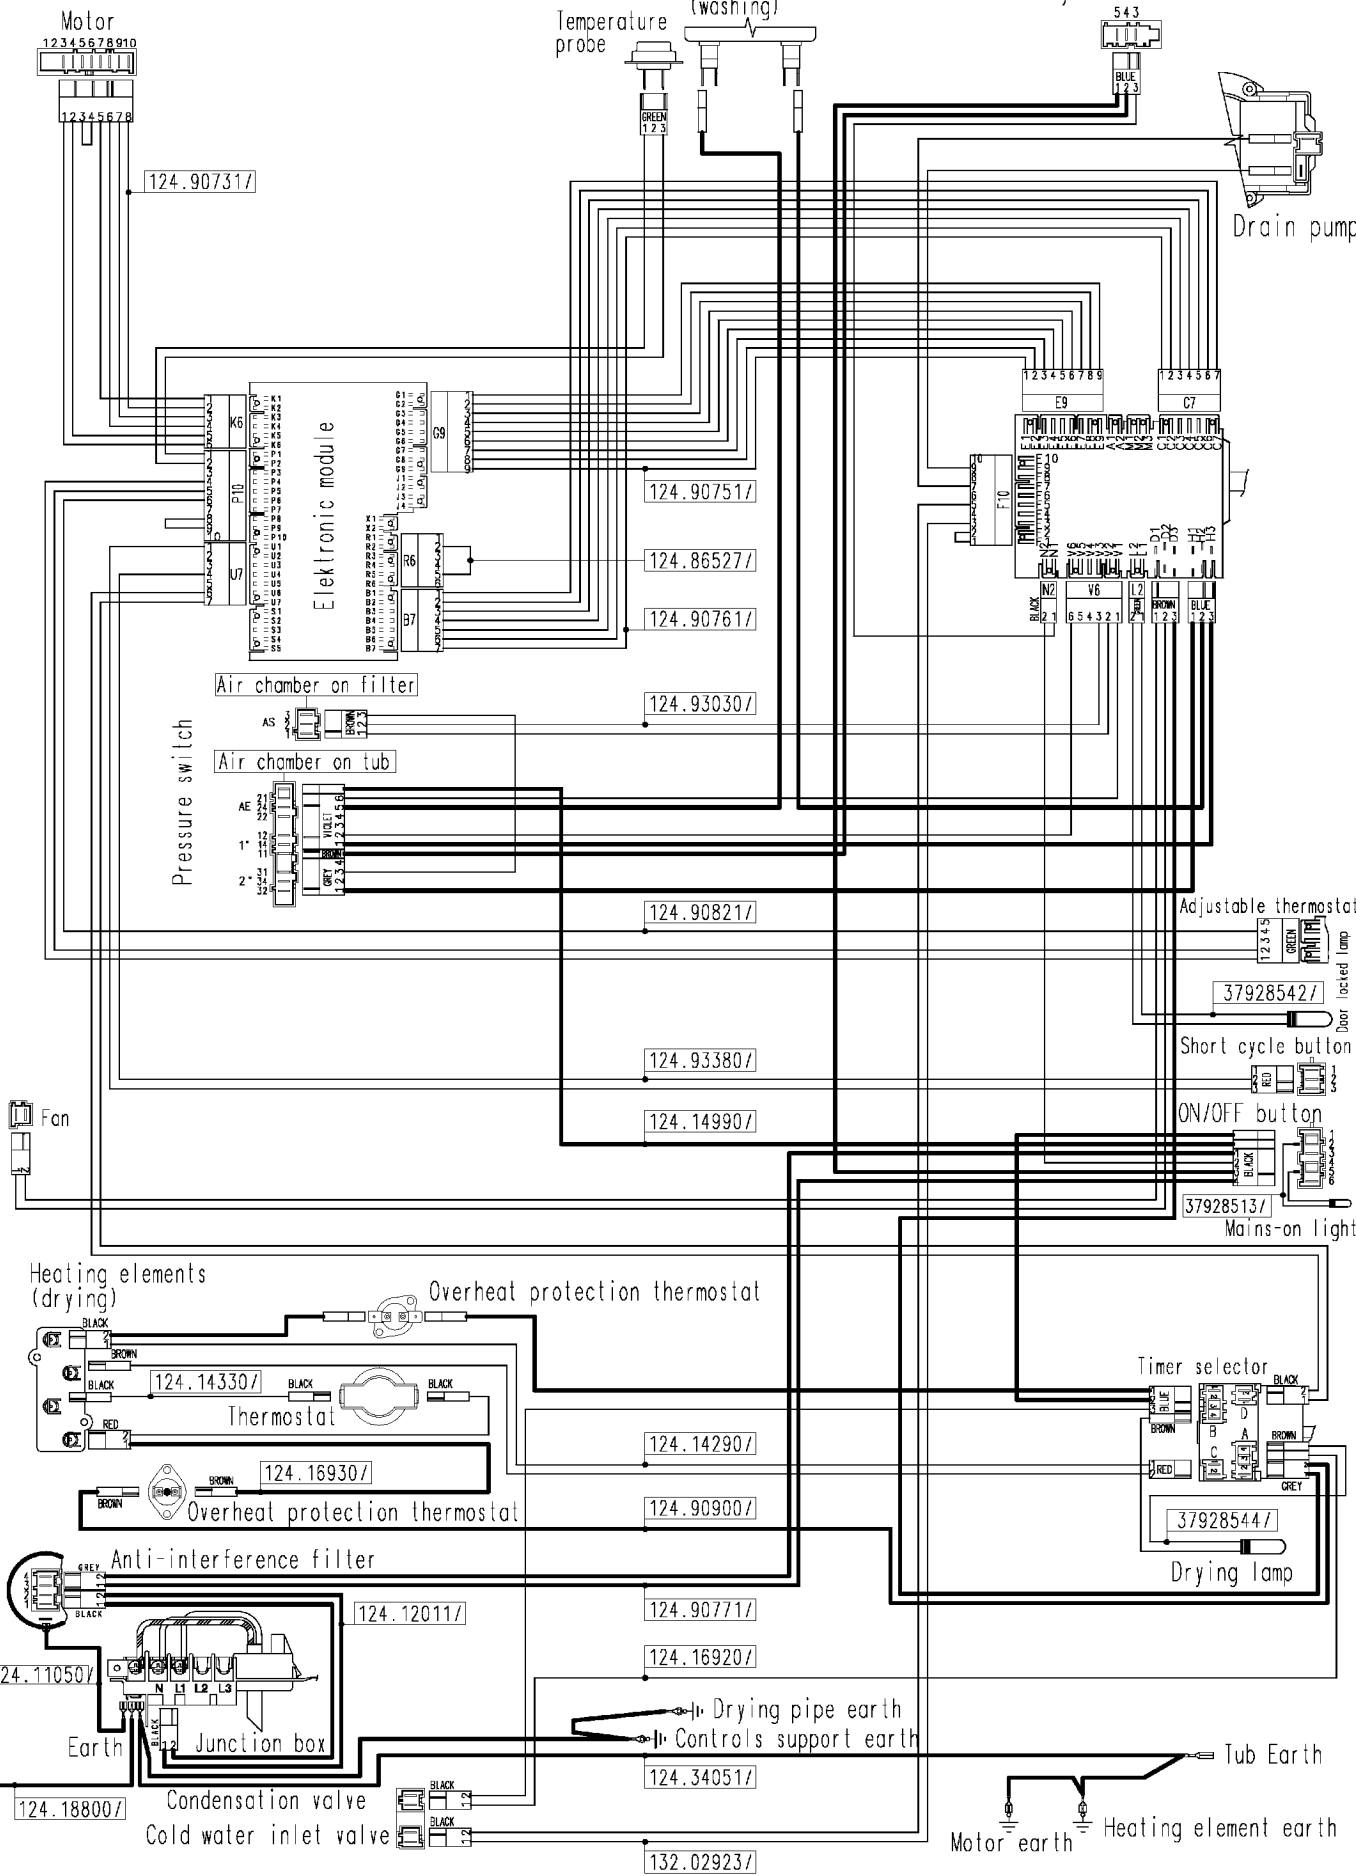

124 878120b

Motor
12345678910

Temperature probe
GREEN 123

Heating element (washing)

Door safety interlock
543
BLUE

Drain pump

124.90731/

124.90751/

124.86527/

124.90761/

124.93030/

124.90821/

124.93380/

124.14990/

Adjustable thermostat
12345
GREEN

37928542/ Door locked lamp

Anti-interference filter

Timer selector

Drying lamp

124.11050/

124.18800/

Condensation valve
Cold water inlet valve

124.12011/

124.90771/

124.16920/

124.34051/

132.02923/

Motor earth
Heating element earth

Tub Earth

Controls support earth

Drying pipe earth