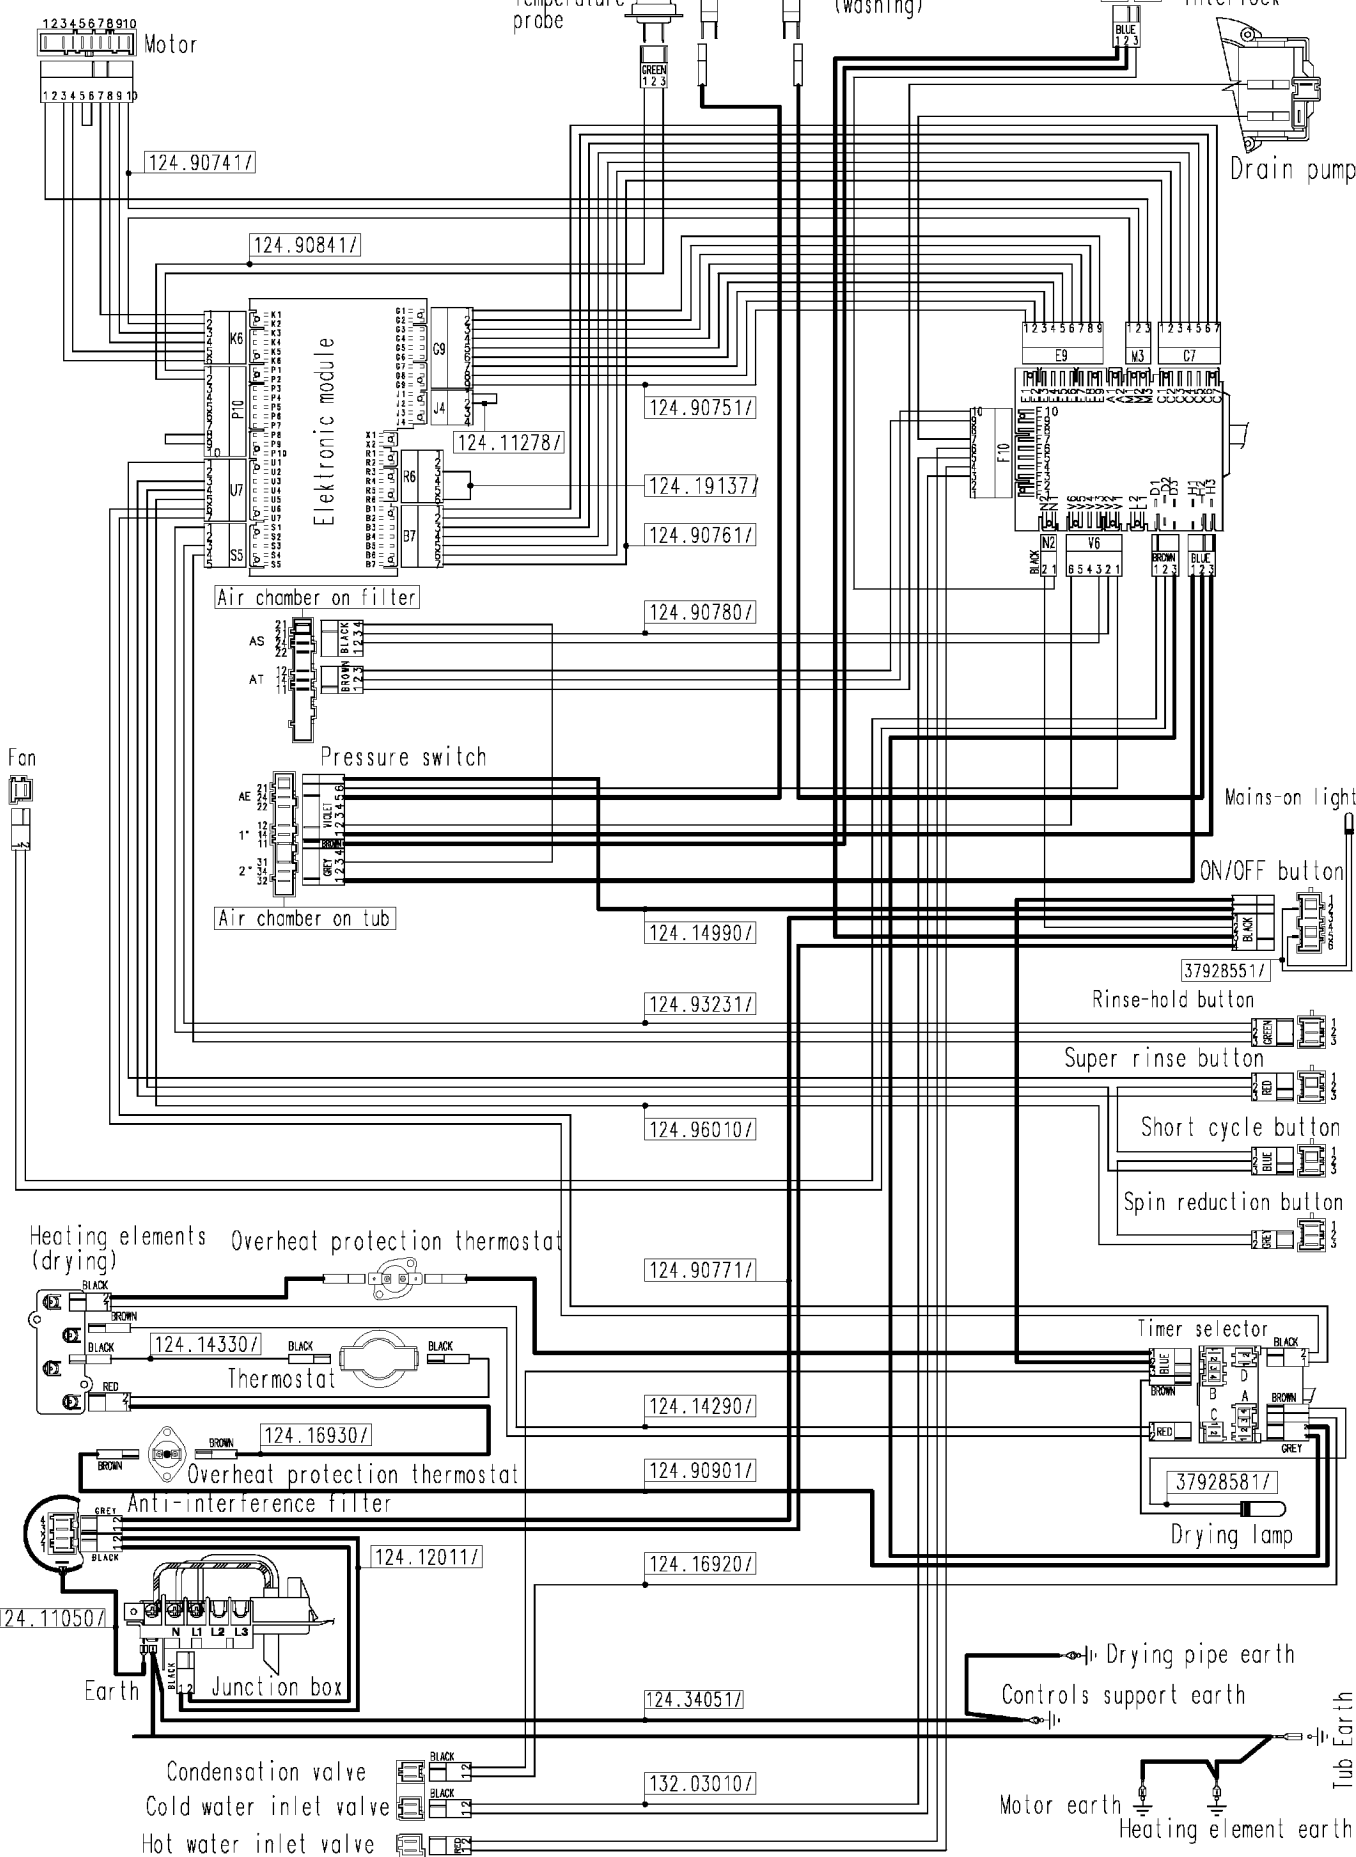

124 878280b

124 878280b

Temperature probe

Heating element (washing)

Door safety interlock

Motor

124.90741/1

124.90841/1

AT

Pressure switch

AE

1*

2*

Air chamber on tub

124.14990/1

124.93231/1

Fan

Mains-on light

ON/OFF button

37928551/1

Rinse-hold button

Super rinse button

Short cycle button

Spin reduction button

124.12011/1

124.16920/1

Timer selector

37928581/1

Drying lamp

124.11050/1

Earth

Junction box