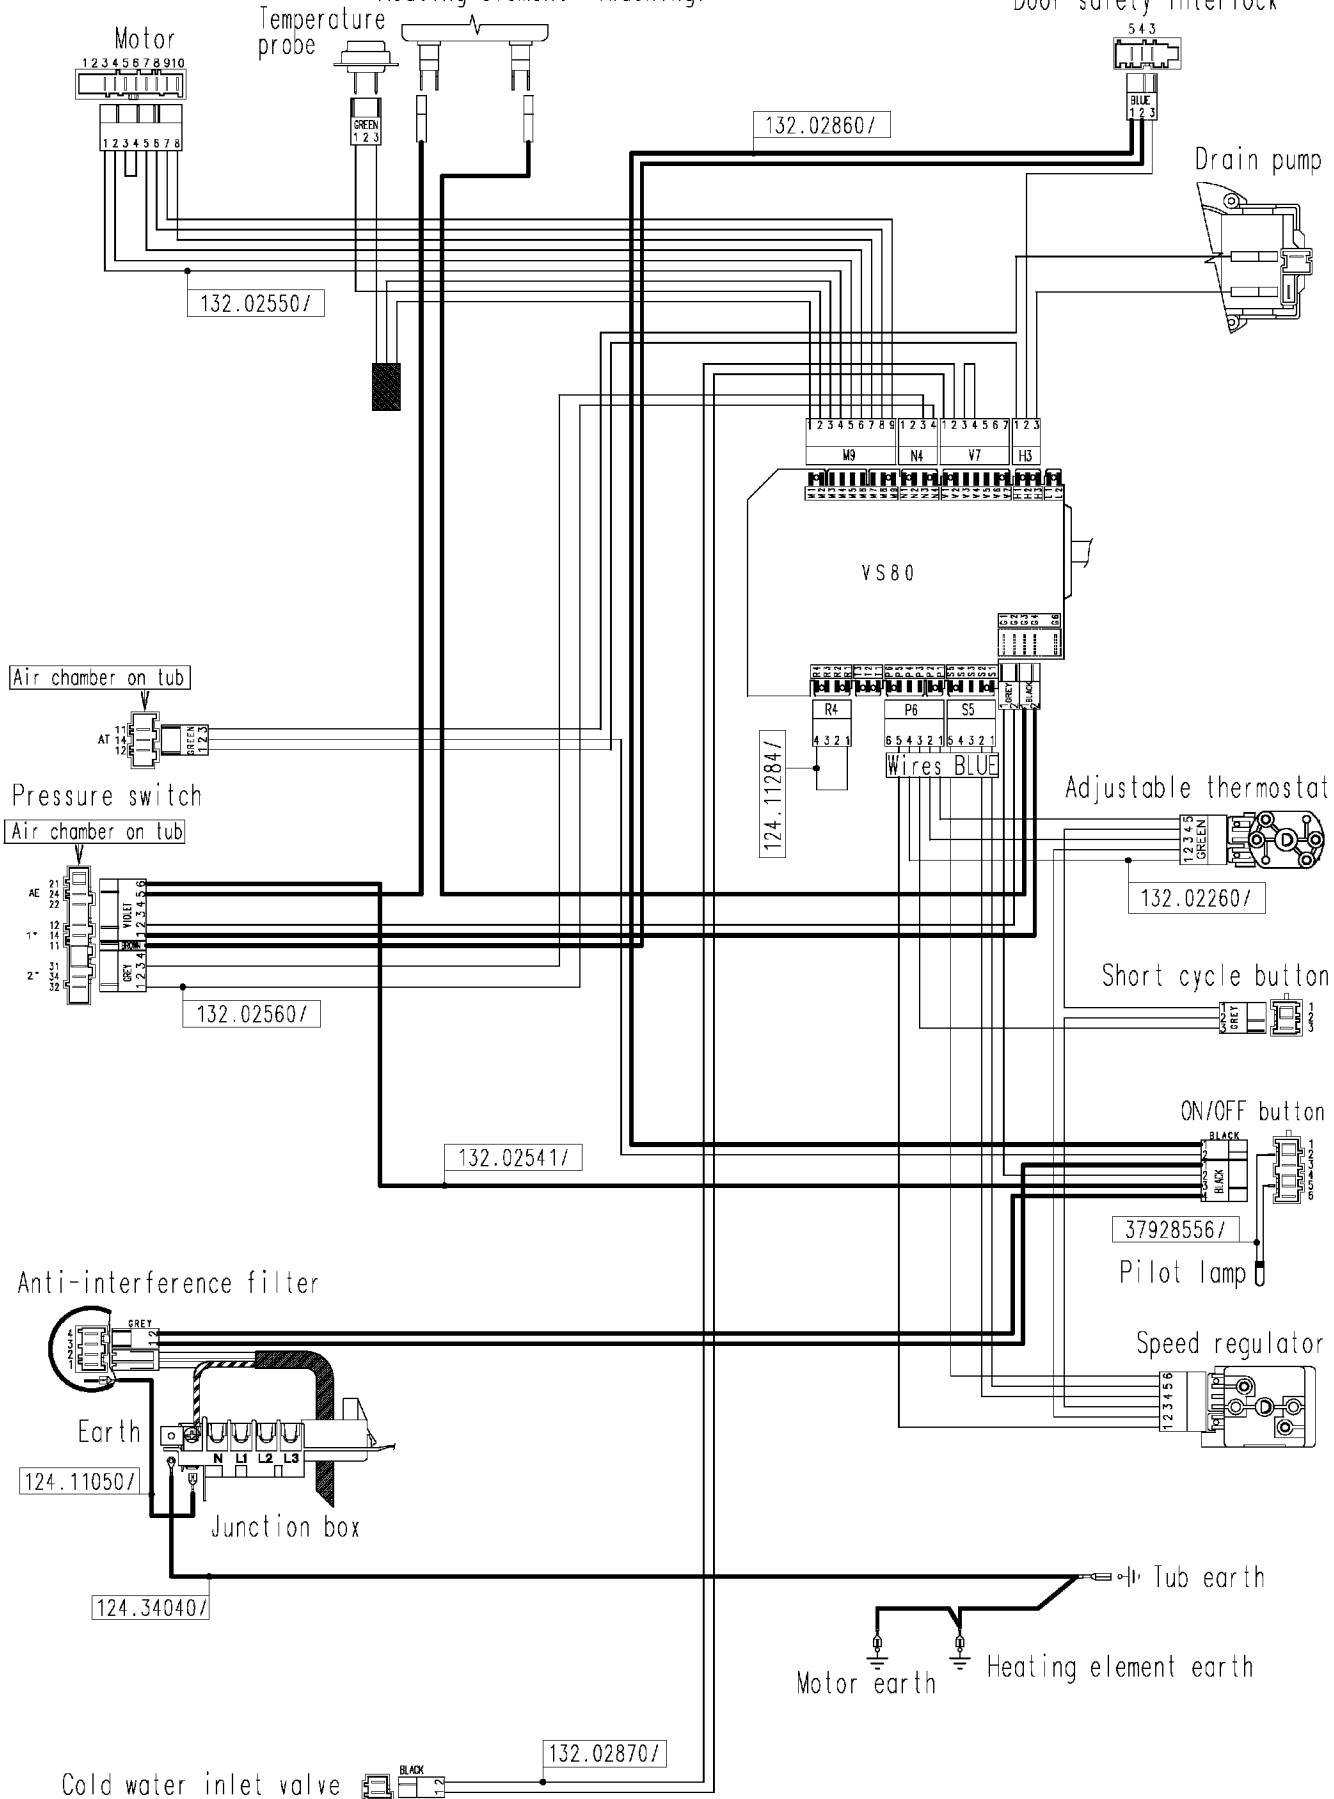

124 875272b

Heating element (washing)

Door safety interlock

132.02550/

132.02860/

Air chamber on tub

Pressure switch

Air chamber on tub

132.02560/

132.02541/

132.02260/

37928556/

124.11050/

124.34040/

132.02870/

Motor earth

Heating element earth

Cold water inlet valve

BLACK 12