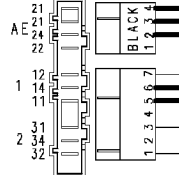

Motor

Heating elements (washing)

Adjustable thermostat

Door safety interlock

124.19230/

124.19240/

132.02740/

Drain pump

124.93112/

124.11270/

124.19134/

124.11662/

Pressure switch (Air chamber on tub)

Adjustable thermostat

37928514/ Pilot lamp

ON-OFF button

124.93350/ Rinse-hold button

124.13750/ Half load button

124.19450/ Spin reduction button

Anti-interference filter

124.86570/

Earth

124.11050/

Junction box