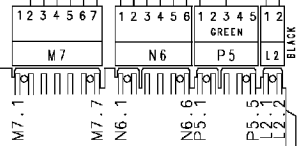

124.93112/

124.11270/

124.19134/

124.11662/

Pressure switch (Air chamber on tub)

Adjustable thermostat

37928514/ Pilot lamp

ON-OFF button

124.93350/ Rinse-hold button

124.13750/ Half load button

124.19450/ Spin reduction button

Anti-interference filter

124.86570/

Earth

124.11050/

Junction box