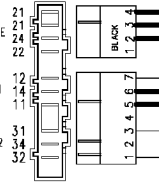

124.11662/

124.19134/

37928512/ Pilot lamp

Adjustable thermostat

Pressure switch (Air chamber on tub)

ON-OFF button

Rinse-hold button

124.14590/

Half load button

124.13750/

Super rinsing button

124.13760/

Spin reduction button

124.19530/

No-Spin button

Anti-interference filter