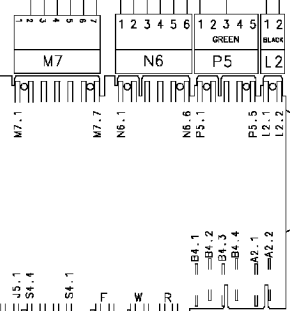

1 2 3 4 5 6 7 8 9 10

Motor

124.19230/

Door safety interlock
5 4 3

Heating elements (washing)

124.19240/

132.02740/

Drain pump

124.11662/

124.19134/

37928512/ Pilot lamp

Adjustable thermostat

Pressure switch (Air chamber on tub)

ON-OFF button

Rinse-hold button

124.14590/

Half load button

124.13750/

Super rinsing button

124.13760/

Spin reduction button

124.19530/

No-Spin button

Anti-interference filter