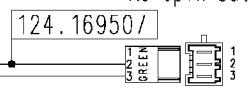

124877270b

Motor

Door safety interlock

Drain pump

Pressure switch (Air chamber on tub)

Adjustable thermostat

Half load button

No-spin button