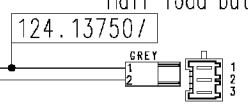

124877270b

Motor

Door safety interlock

Drain pump

Pressure switch (Air chamber on tub)

Adjustable thermostat

Half load button

No-spin button