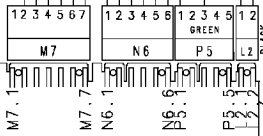

124877270b

Motor

Door safety interlock

Drain pump

Pressure switch (Air chamber on tub)

Adjustable thermostat

Half load button

No-spin button