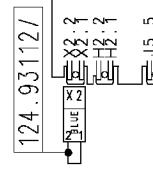

124877270b

Motor

Door safety interlock

Drain pump

Pressure switch (Air chamber on tub)

Adjustable thermostat

Half load button

No-spin button