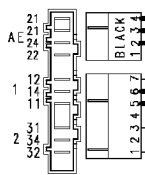

124877270b

Motor

Door safety interlock

Drain pump

Pressure switch (Air chamber on tub)

Adjustable thermostat

Half load button

No-spin button