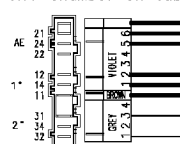

Pressure switch
Air chamber on tub

WIRE BROWN

132.02560/

ON/OFF button

37928551/ Pilot lamp

Rinse-hold button

Super rinse button

132.02190/