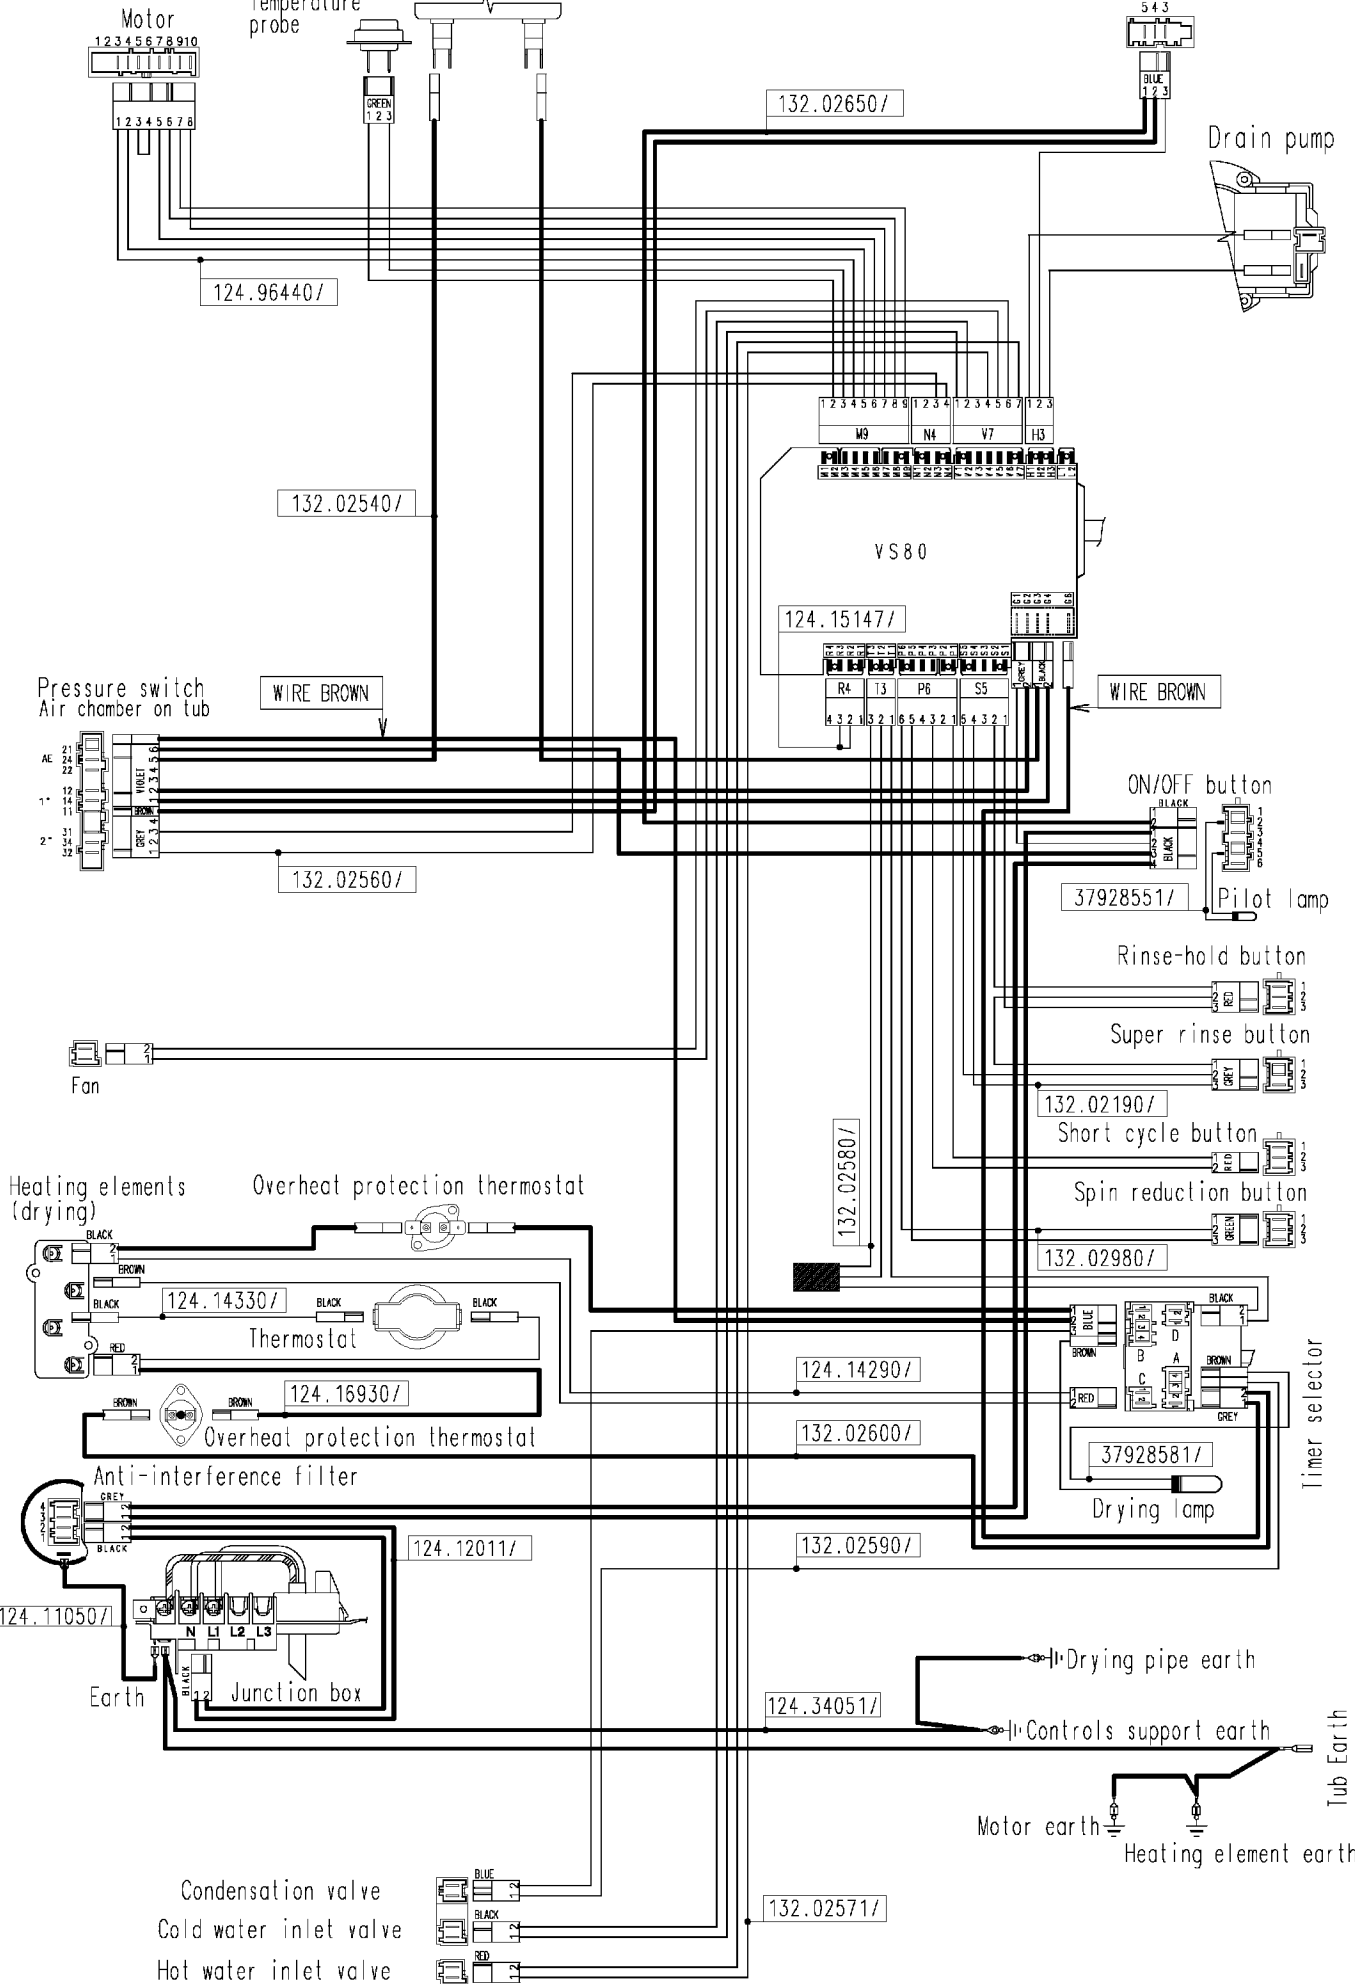

124 877991b

Heating element (washing)

Door safety interlock

124.96440/

132.02650/

132.02540/

VS80

124.15147/

Pressure switch
Air chamber on tub

WIRE BROWN

132.02560/

ON/OFF button

37928551/ Pilot lamp

Rinse-hold button

Super rinse button

132.02190/

Short cycle button

Spin reduction button

132.02980/

Timer selector

Heating elements (drying)

Overheat protection thermostat

132.02580/

124.14290/

Drying pipe earth

Controls support earth

Motor earth

Heating element earth

Tub Earth