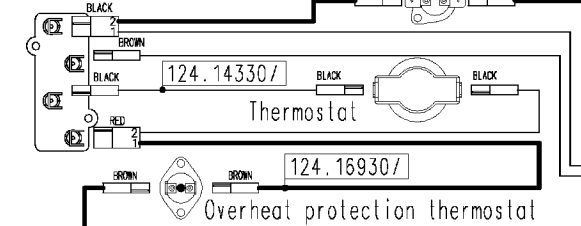

Pressure switch
Air chamber on tub

WIRE BROWN

132.02560/

ON/OFF button

37928551/ Pilot lamp

Rinse-hold button

Super rinse button

132.02190/

Short cycle button

Spin reduction button

132.02980/

Timer selector

Heating elements (drying)

Overheat protection thermostat

132.02580/

124.14290/