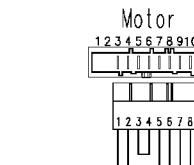

124 877991b

Heating element (washing)

Door safety interlock