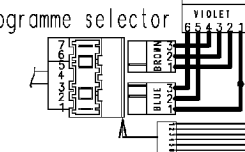

124.93313/

124.93314/

Buzzer

124.93314/

124.34040/

Tub earth

Motor earth

Heating element earth

Wash valve BLACK
Prewash valve WHITE
Bleaching valve GREEN

WIRES ORANGE

WIRES WHITE

WIRES BLUE