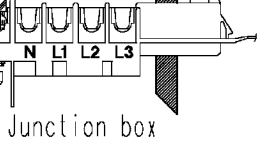

Junction box

BLACK  
1 2

Cold water inlet valve

124.34040/

Tub earth

Motor earth

Heating element earth