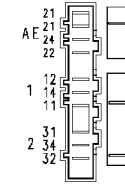

Super rinse button
124.13760/

Anti-interference filter

124.86570/

124.19660/

Speed regulator