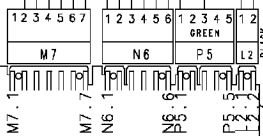

124 876540b

Heating elements (washing)

Motor

Door safety interlock

Adjustable thermostat

124.19230/

124.19240/

124.11662/

Drain pump

132.02740/

124.93112/

124.19134/

Pressure switch (Air chamber on tub)

Adjustable thermostat

Rinse-hold button

124.11550/

Half load button

124.13750/

ON-OFF button

124.86570/

Anti-interference filter

Earth

124.11050/

Junction box

Cold water inlet valve

124.19660/

Speed regulator

124.34040/

Motor earth

Heating element earth

Tub earth

37928512/ Pilot lamp