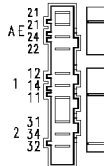

Drain pump

132.02740/

124.93112/

124.19134/

Pressure switch (Air chamber on tub)

Adjustable thermostat

Rinse-hold button

124.11550/

Half load button

124.13750/

ON-OFF button

124.86570/

Anti-interference filter

Earth

124.11050/

Junction box