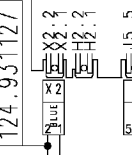

124.93112/

124.19134/

Pressure switch (Air chamber on tub)