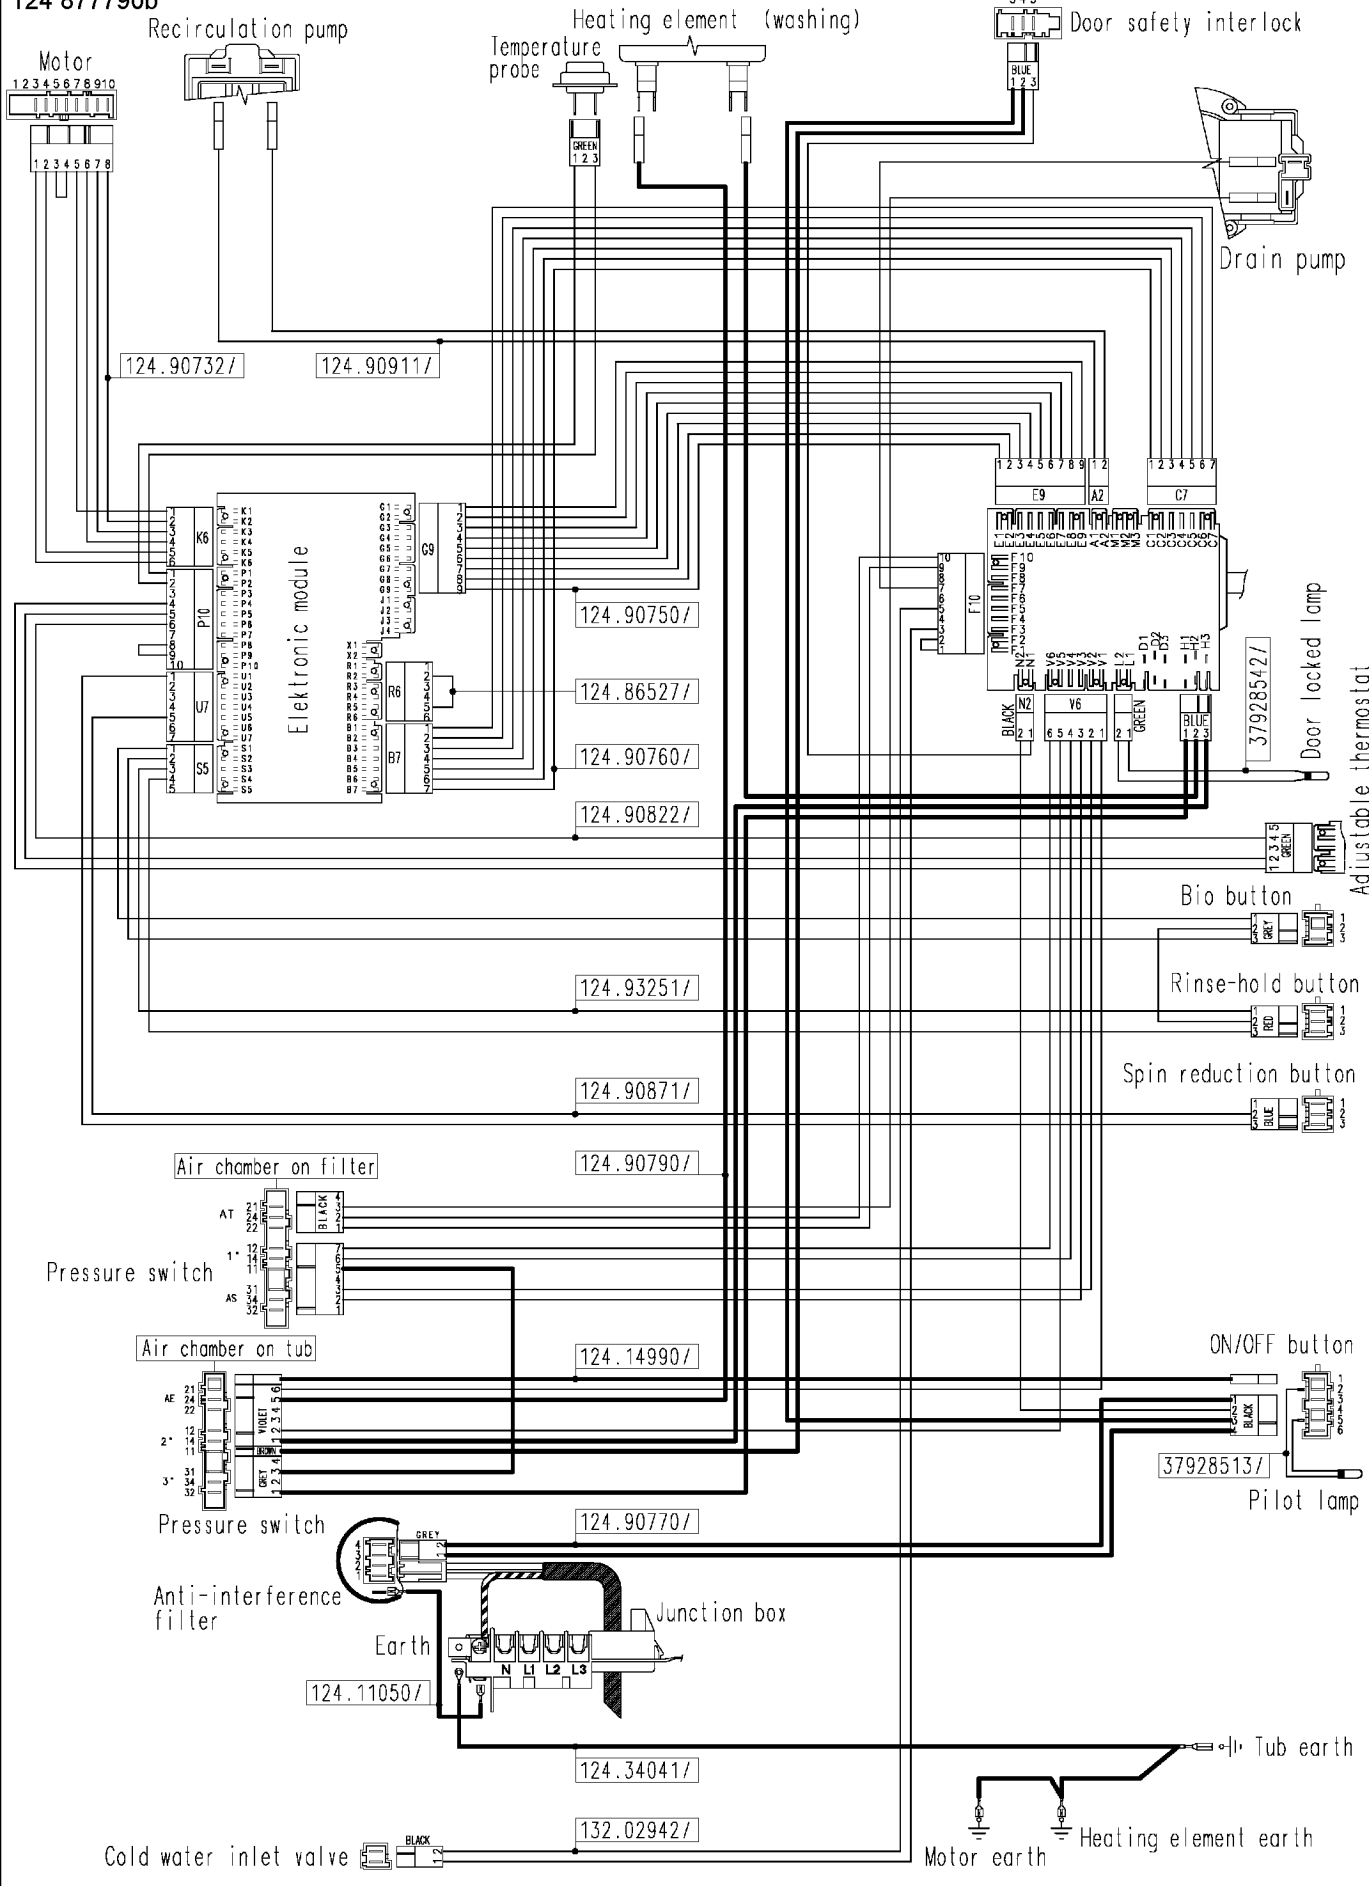

124 87790b

Recirculation pump

Heating element (washing)

Door safety interlock

Motor

Temperature probe

Drain pump

Electronic module

Door locked lamp

Adjustable thermostat

Bio button

Rinse-hold button

Spin reduction button

Air chamber on filter

Pressure switch

Air chamber on tub

ON/OFF button

Pressure switch

Pilot lamp

Anti-interference filter

Junction box

Earth

Tub earth

Cold water inlet valve

Motor earth

Heating element earth