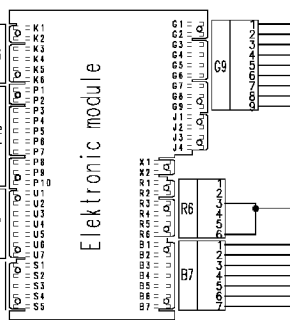

124 878230b

Heating element (washing)

5 4 3

Door safety interlock

Drain pump

Electronic module

- 124.90740/
- 124.90750/
- 124.19137/
- 124.90760/
- 124.90820/
- 124.90890/
- 124.93030/
- 124.14990/
- 124.90770/
- 124.11050/
- 124.34041/
- 132.02921/

Adjustable thermostat

Short cycle button

Spin reduction button

Air chamber on filter

Pressure switch

ON/OFF button

37928551/ Pilot lamp

Air chamber on tub