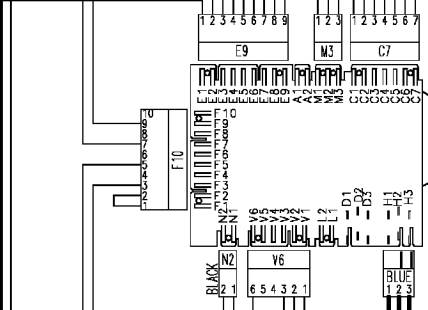

124 878230b

Heating element (washing)

5 4 3

Door safety interlock

Drain pump

Electronic module

- 124.90740/
- 124.90750/
- 124.19137/
- 124.90760/
- 124.90820/
- 124.90890/
- 124.93030/
- 124.14990/
- 124.90770/
- 124.11050/
- 124.34041/
- 132.02921/

Adjustable thermostat

Short cycle button

Spin reduction button

Air chamber on filter

Pressure switch

ON/OFF button

37928551/ Pilot lamp

Air chamber on tub