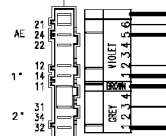

Adjustable thermostat

Short cycle button

Spin reduction button

Air chamber on filter

Pressure switch

ON/OFF button

37928551/ Pilot lamp

Air chamber on tub