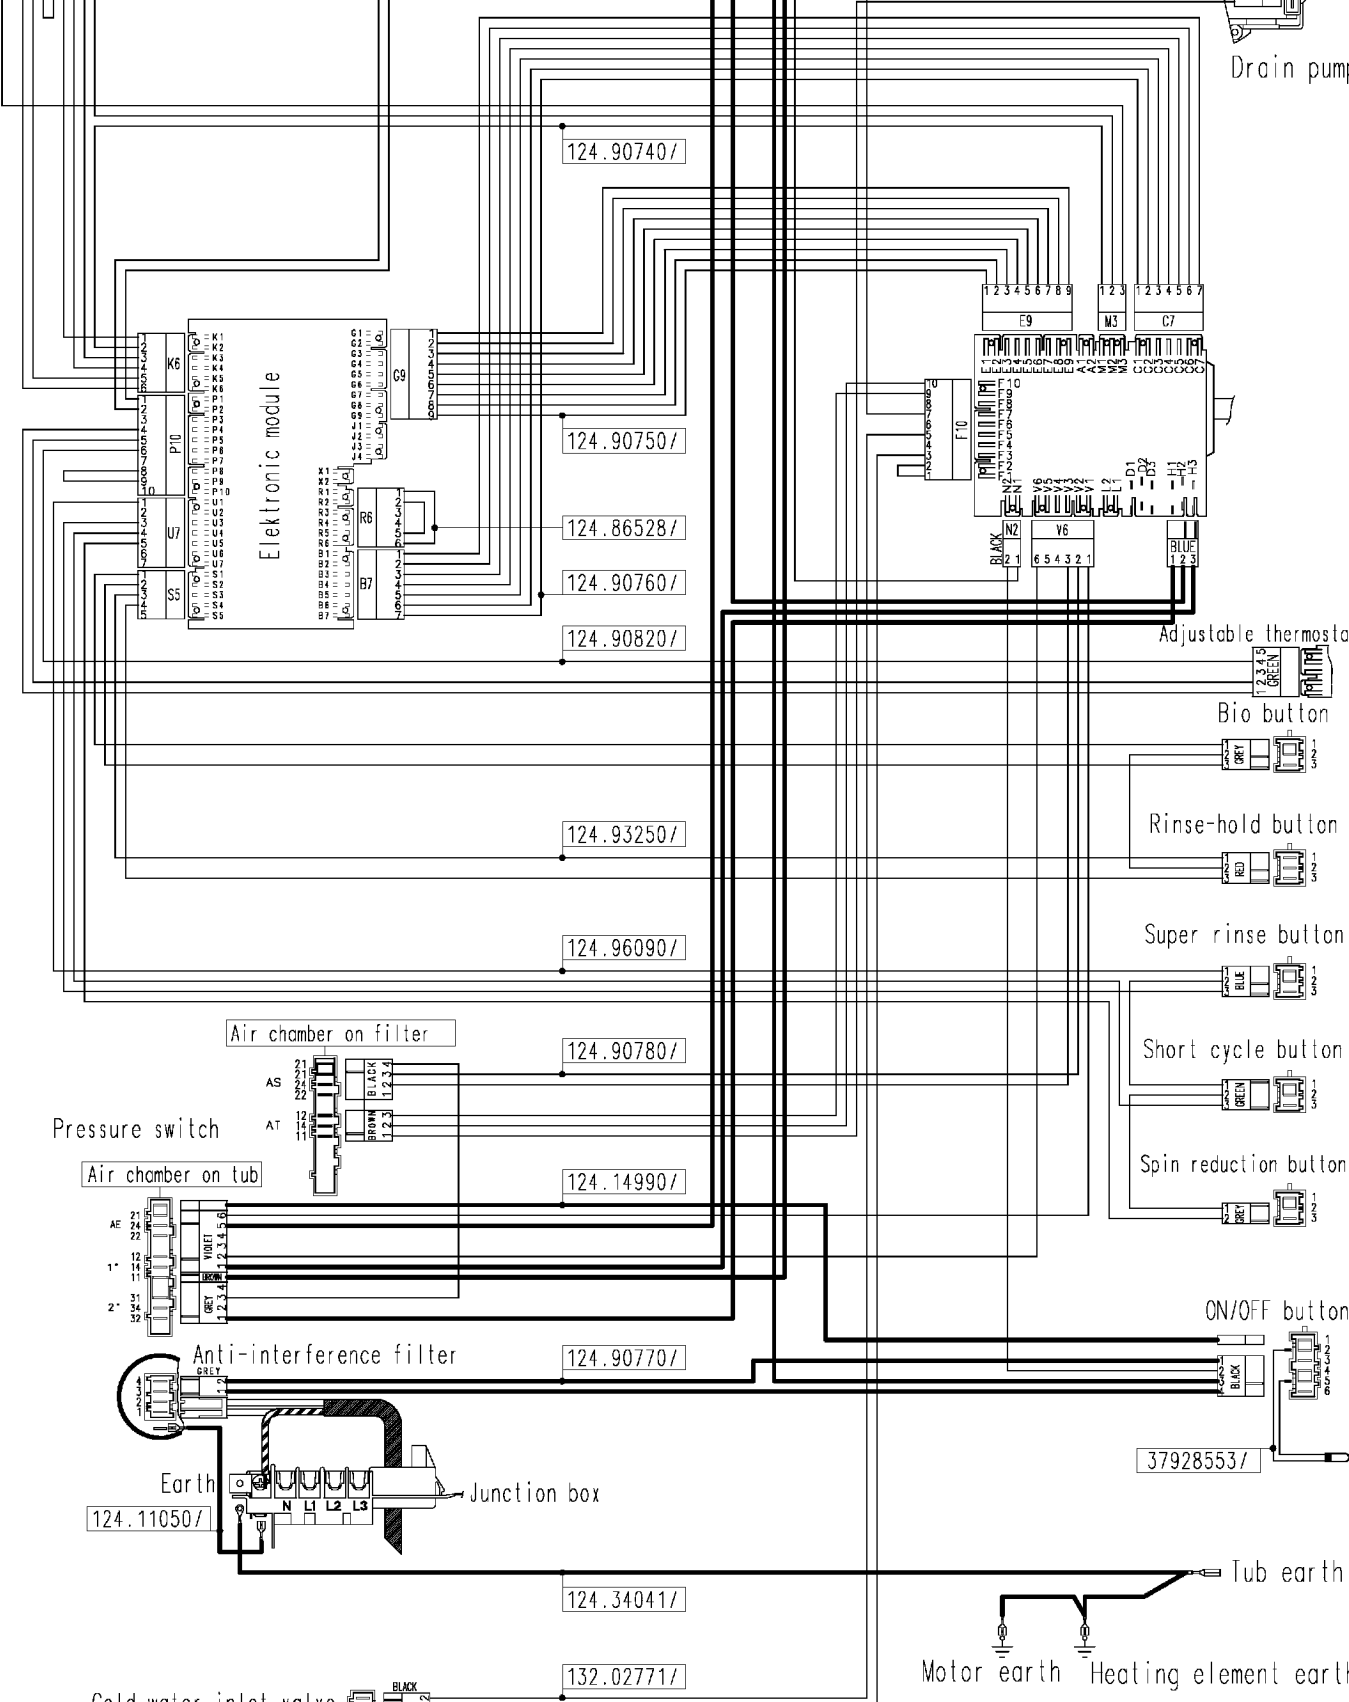

124 878250b

Temperature probe Heating element (washing)

Door safety interlock

Electronic module

Cold water inlet valve

Motor earth Heating element earth