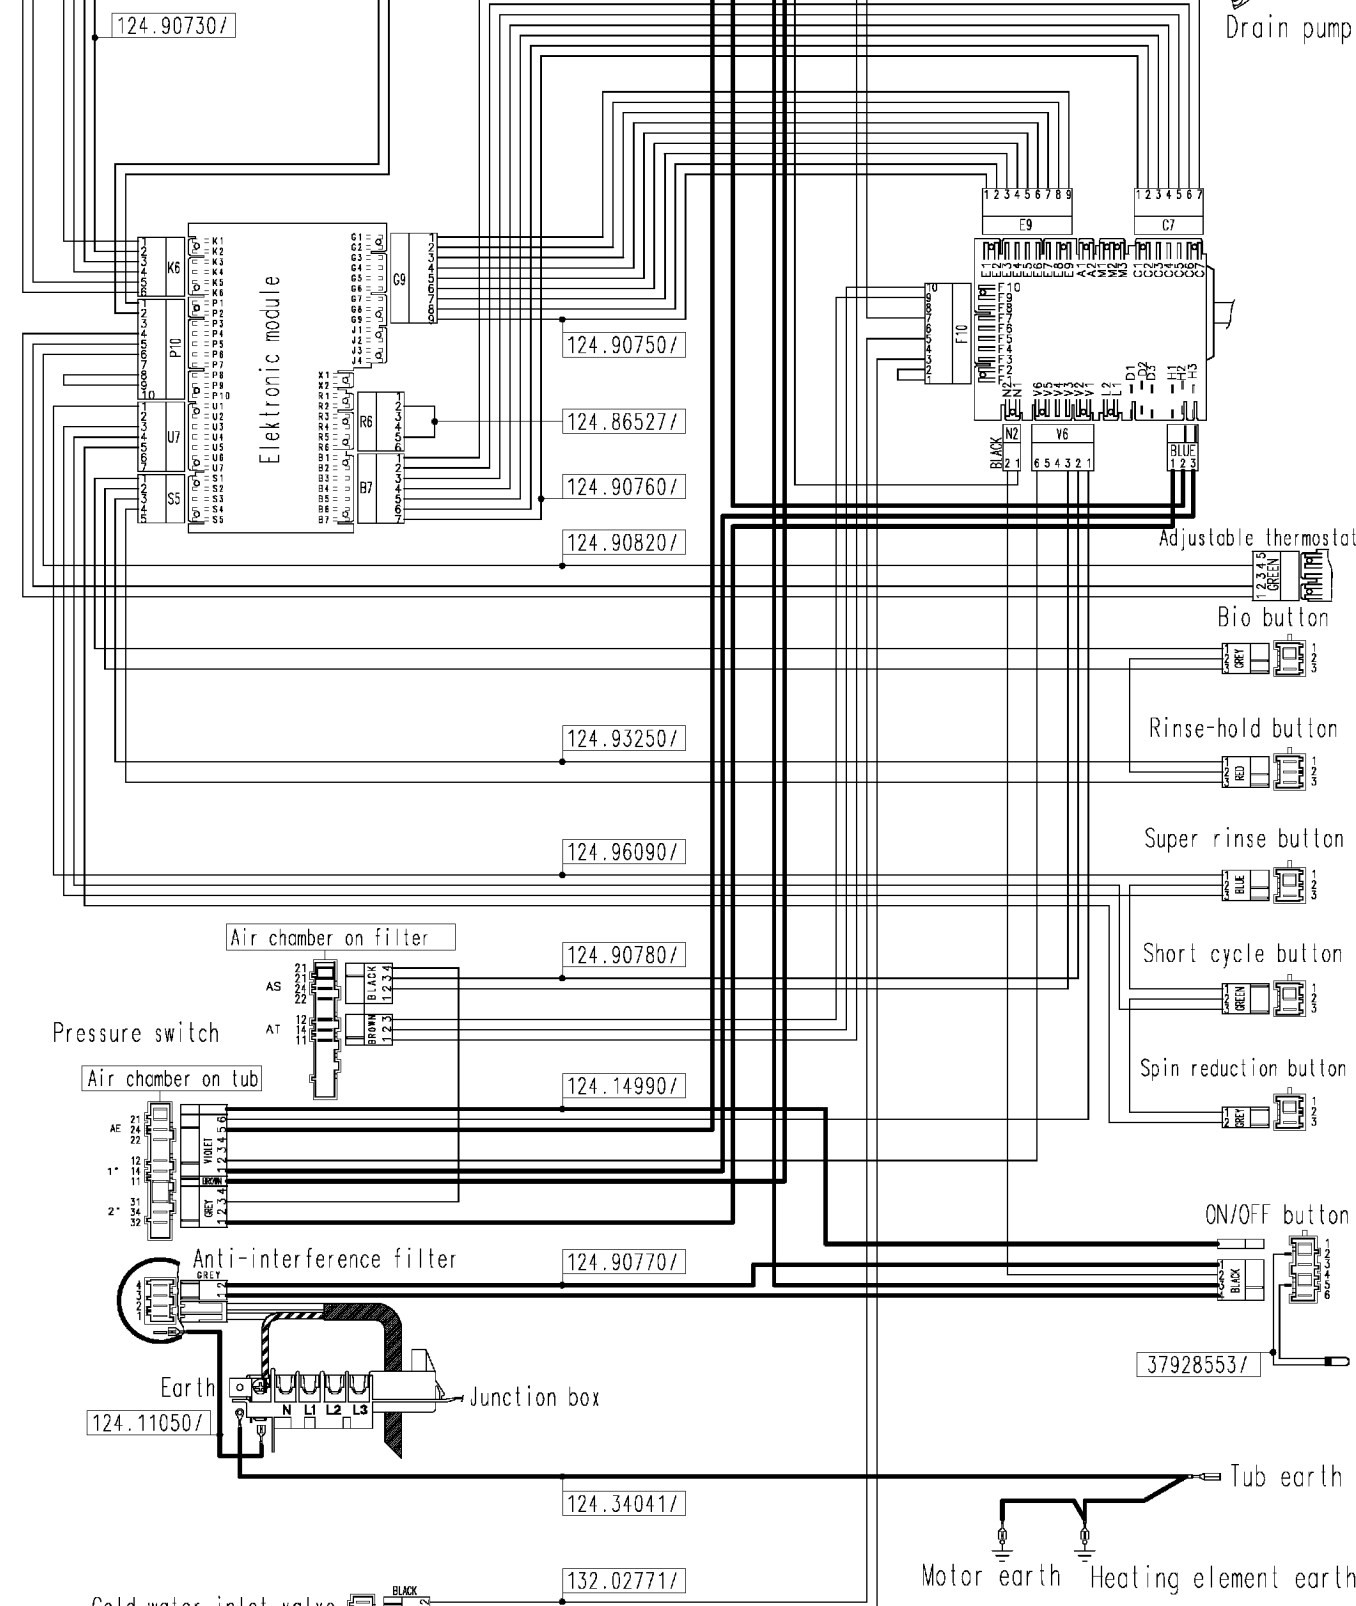

124 878160b

Heating element (washing)

Door safety interlock

Drain pump

Electronic module

124.90730/

124.90750/

124.86527/

124.90760/

124.90820/

Adjustable thermostat

Bio button

Rinse-hold button

Super rinse button

Short cycle button

Spin reduction button

Air chamber on filter

124.90780/

Pressure switch

Air chamber on tub

124.14990/

Anti-interference filter

124.90770/

Earth

Junction box

37928553/

ON/OFF button

124.34041/

Tub earth

Motor earth Heating element earth

Cold water inlet valve

132.02771/