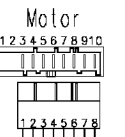

124 878160b