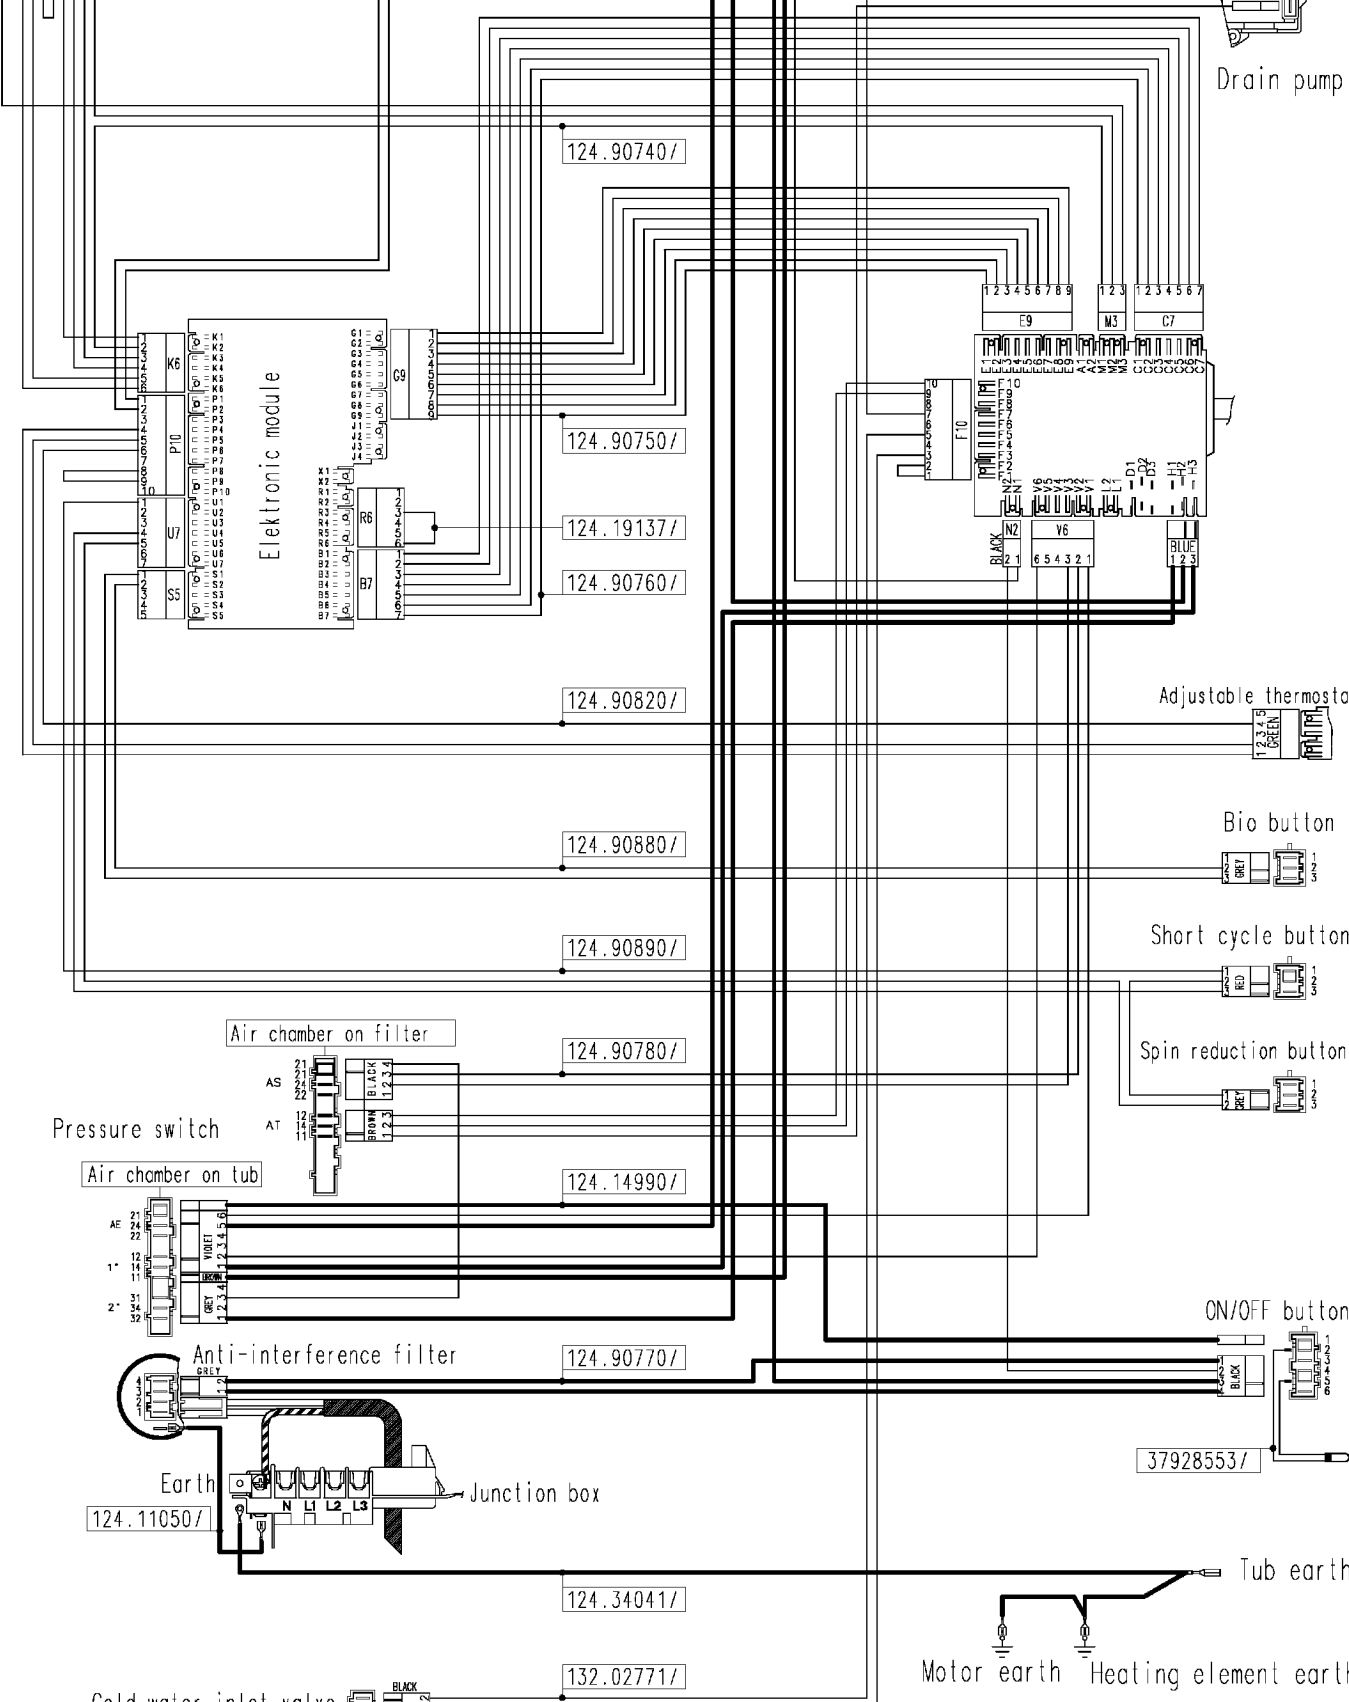

124 878150b

Heating element (washing)

5 4 3

Door safety interlock

Motor

Temperature probe

Drain pump

Electronic module

124.90740/

124.90750/

124.19137/

124.90760/

124.90820/

124.90880/

124.90890/

124.90780/

124.14990/

124.90770/

124.34041/

132.02771/

Adjustable thermostat

Bio button

Short cycle button

Spin reduction button

Air chamber on filter

Pressure switch

Air chamber on tub

Anti-interference filter

Earth

Junction box

Cold water inlet valve

ON/OFF button