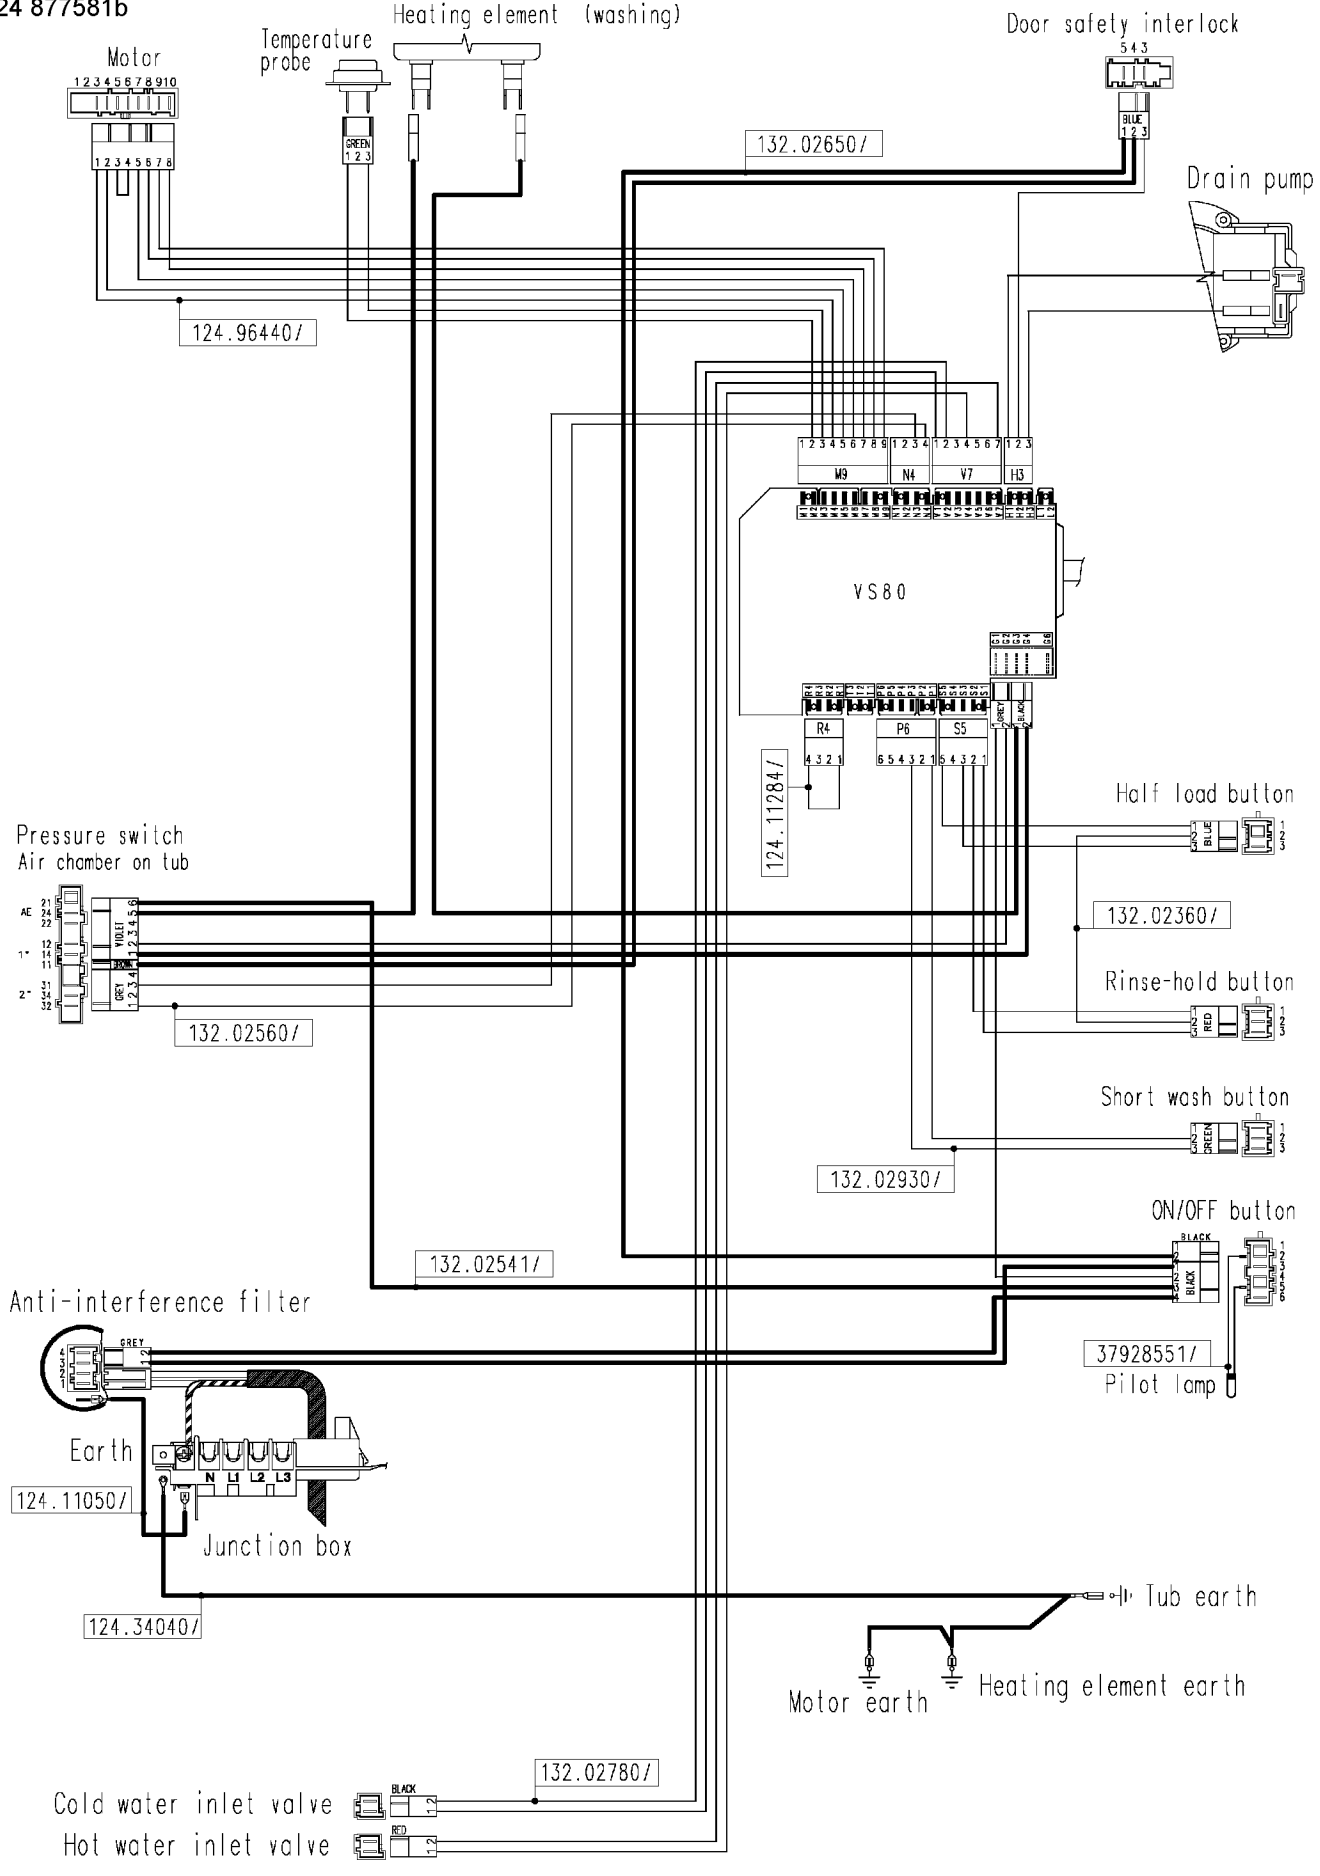

124 877581b

Pressure switch  
Air chamber on tub

Anti-interference filter

Earth

Junction box

124.11050/

124.34040/

Cold water inlet valve

Hot water inlet valve

132.02780/

Motor earth

Heating element earth

ON/OFF button

37928551/

Pilot lamp

Short wash button

Rinse-hold button

132.02360/

Half load button

124.11284/

132.02930/

132.02541/

132.02560/

124.96440/

Temperature probe

GREEN 1 2 3

5 4 3 BLUE 1 2 3

1 2 3 4 5 6 7 8 9 10

1 2 3 4 5 6 7 8

AE 21 20 19 18 17 16 15 14 13 12 11 10 9 8 7 6 5 4 3 2 1

WIRELET 1 2 3 4 5 6 7 8 9 10 11 12 13 14 15 16 17 18 19 20 21

GREEN 1 2 3 4 5 6 7 8 9 10