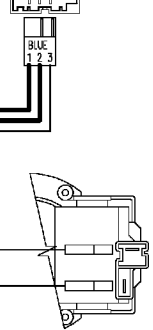

Heating element (washing)

Motor

Temperature probe

5 4 3
BLUE
1 2 3

124.96440/

132.02650/

Drain pump

VS 70

Adjustable thermostat

Pressure switch

Air chamber on filter

124.96470/

124.15147/

124.96490/

Air chamber on tub

Pilot lamp

Speed regulator

124.34040/

Tub earth

Earth

Cold water inlet valve

124.96480/

Motor earth

Heating element earth