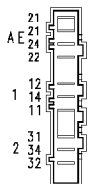

Adjustable thermostat

Heating elements (washing)

Door safety interlock

Motor

124.11442/

124.19230/

124.19240/

Drain pump

132.02740/

Pressure switch (Air chamber on tub)

124.93112/

124.19136/

124.11272/

Adjustable thermostat

Rinse-hold button

124.11550/