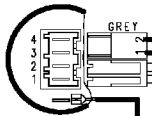

Anti-interference filter