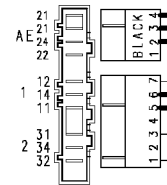

Drain pump

124.11662/

124.11270/

124.11272/

Pressure switch (Air chamber on tub)

Adjustable thermostat

Rinse-hold button
124.14590/

Super rinse button
124.13760/