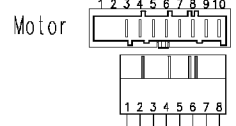

124 876190b

Heating elements (washing)

124.19240/

132.02740/

124.11662/

124.93112/

124.11272/

Pressure switch (Air chamber on tub)