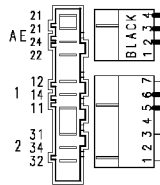

124 876190b

Heating elements (washing)

124.19240/

132.02740/

124.11662/

124.93112/

124.11272/

Pressure switch (Air chamber on tub)

Adjustable thermostat

Rinse-hold button

124.14590/

Anti-interference filter

Super rinse button

124.13760/

No-Spin button

124.16950/

ON-OFF button

124.11050/

Pilot lamp

37928512/

124.34040/

Motor earth

Heating element earth

Tub earth