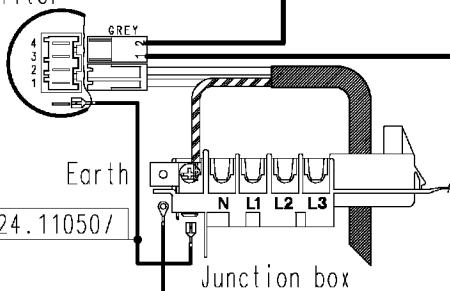

124 876190b

Heating elements (washing)

124.19240/

132.02740/

124.11662/

124.93112/

124.11272/

Pressure switch (Air chamber on tub)

Adjustable thermostat

Rinse-hold button

124.14590/

Anti-interference filter

Super rinse button

124.13760/

No-Spin button

124.16950/

ON-OFF button

124.11050/

Pilot lamp

37928512/

124.34040/

Motor earth

Heating element earth

Tub earth