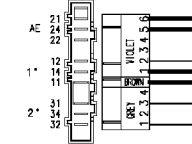

Heating element (washing)

Temperature probe

132.02650/

124.96440/

Drain pump

VS70

124.11284/

Adjustable thermostat

124.96490/

Pressure switch

124.96470/

Air chamber on tub

Pressure switch

124.96451/

Pilot lamp

37928551/