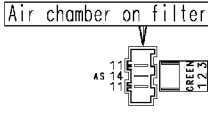

124.96490/

Pressure switch

124.96470/

Air chamber on tub

Pressure switch

124.96451/

Pilot lamp

37928551/