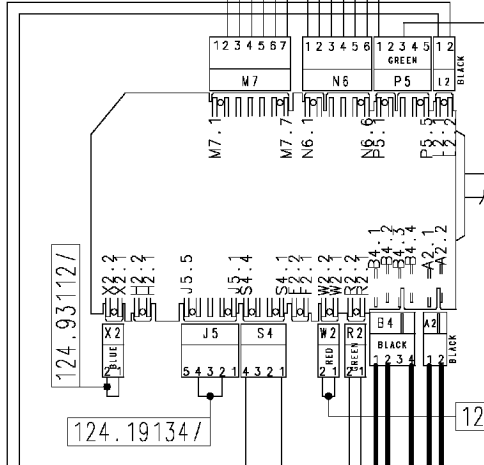

Adjustable thermostat

Heating elements (washing)

Door safety interlock

124.11442/
124.11662/

124.19230/

124.19240/

Motor

Drain pump

132.02740/

Pressure switch (Air chamber on tub)

Adjustable thermostat

Anti-interference filter

124.86570/
124.86571/

124.11550/ Rinse-hold button

124.19450/ Spin reduction button

Earth

Cold water inlet valve

ON-OFF button

37928512/ Pilot lamp

Junction box

Motor earth Heating element earth

Earth Junction box

Motor earth Heating element earth

124.34040/