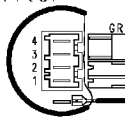

Rinse-hold button

124.14590/

Half load button

124.13750/

Spin reduction button

124.19450/

Anti-interference filter

124.19820/

Earth

124.11050/

Junction box

Cold water inlet valve

124.34040/

Motor earth

Heating element earth