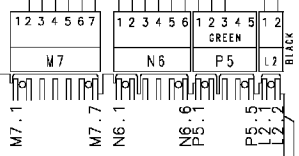

M7.1

M7.7

N6.1

N6.6

P5.1

P5.5

L2.1

L2.2

Rinse-hold button

124.14590/

Half load button

124.13750/

Spin reduction button

124.19450/

Anti-interference filter

124.19820/