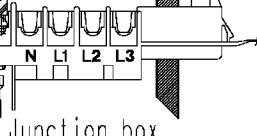

124.19820/

Earth

124.11050/