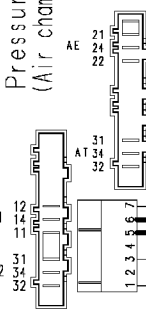

M7.1

M7.7

N6.1

N6.6

P5.1

P5.5

L2.1

L2.2

Pressure switch (Air chamber on tub)

124.19134/

Pilot lamp

37928512/

124.11662/

Adjustable thermostat

Super rinse button

124.13760/

Rinse-hold button

124.14590/

Half load button

124.13750/

Spin reduction button

124.19450/

Anti-interference filter

124.19820/