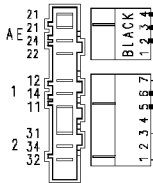

124.13760/

Spin reduction button

124.19450/

ON-OFF button

124.34040/

37928512/ Pilot lamp

Pressure switch (Air chamber on tub)

Anti-interference filter

124.86570/

Earth

Cold water inlet valve

Junction box

Tub earth

Motor earth

Heating element earth

124.34040/