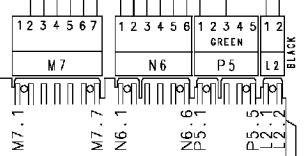

Motor 1 2 3 4 5 6 7 8 9 10

Heating elements (washing)

Adjustable thermostat

Door safety interlock

124.19230/

124.19240/

Drain pump

132.02740/

124.93112/

124.19134/

124.11662/

Pressure switch (Air chamber on tub)

Adjustable thermostat

Half load button

124.13750/

ON-OFF button