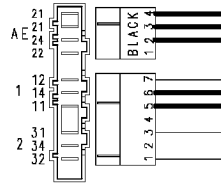

Motor 1 2 3 4 5 6 7 8 9 10

Heating elements (washing)

Adjustable thermostat

Door safety interlock

124.19230/

124.19240/

Drain pump

132.02740/

124.93112/

124.19134/

124.11662/

Pressure switch (Air chamber on tub)

Adjustable thermostat

Half load button

124.13750/

ON-OFF button