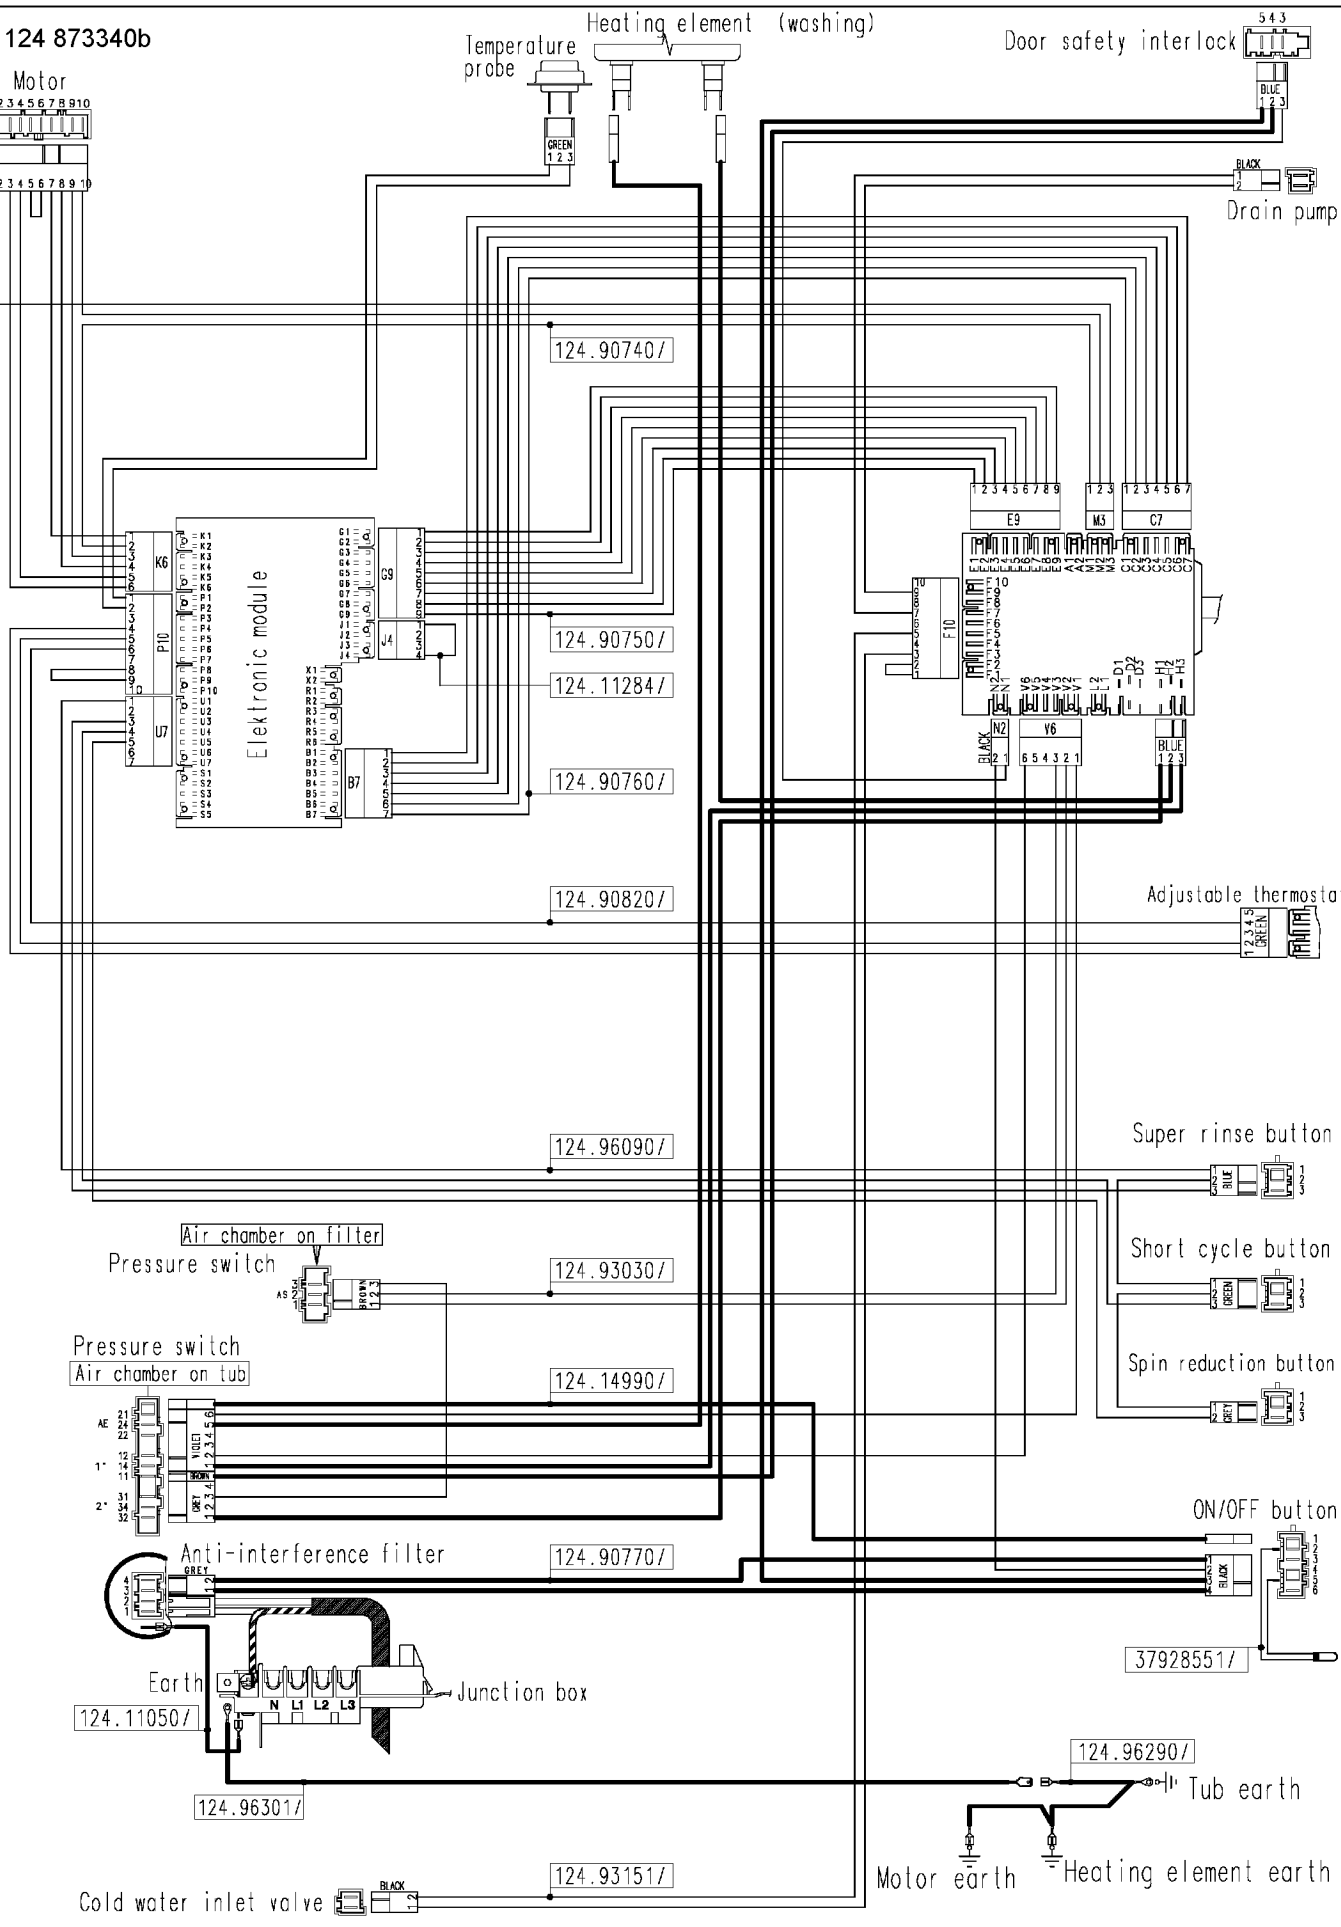

124 873340b

Heating element (washing)

Door safety interlock

Motor

Temperature probe

5 4 3
BLUE
1 2 3

Drain pump

124.90740/

124.90750/

124.11284/

124.90760/

124.90820/

124.96090/

124.93030/

124.14990/

124.90770/

124.11050/

124.96301/

124.93151/

Adjustable thermostat

Super rinse button

Short cycle button

Spin reduction button

ON/OFF button

37928551/

124.96290/

Motor earth Heating element earth

Cold water inlet valve

Air chamber on filter
Pressure switch

Pressure switch
Air chamber on tub

Anti-interference filter

Earth
N L1 L2 L3 Junction box