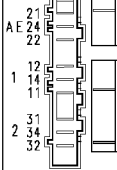

X2.2

I2.1

I2.2

J5.5

J5.7

S4.1

S4.2

S4.3

S4.4

W2.1

W2.2

R2.1

R2.2

B4.1

B4.2

A2.1

A2.2

124.19135/

124.11660/

124.11272/

Pressure switch (Air chamber on tub)

Adjustable thermostat

Rinse-hold button

124.14590/