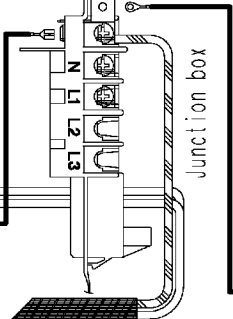

A2.2

124.19135/

124.11660/

124.11272/

Pressure switch (Air chamber on tub)

Adjustable thermostat

Rinse-hold button

124.14590/

Super rinse button

124.13760/

ON/OFF button

Anti-interference filter

Earth

124.11050/

Cold water inlet valve

132.02310/