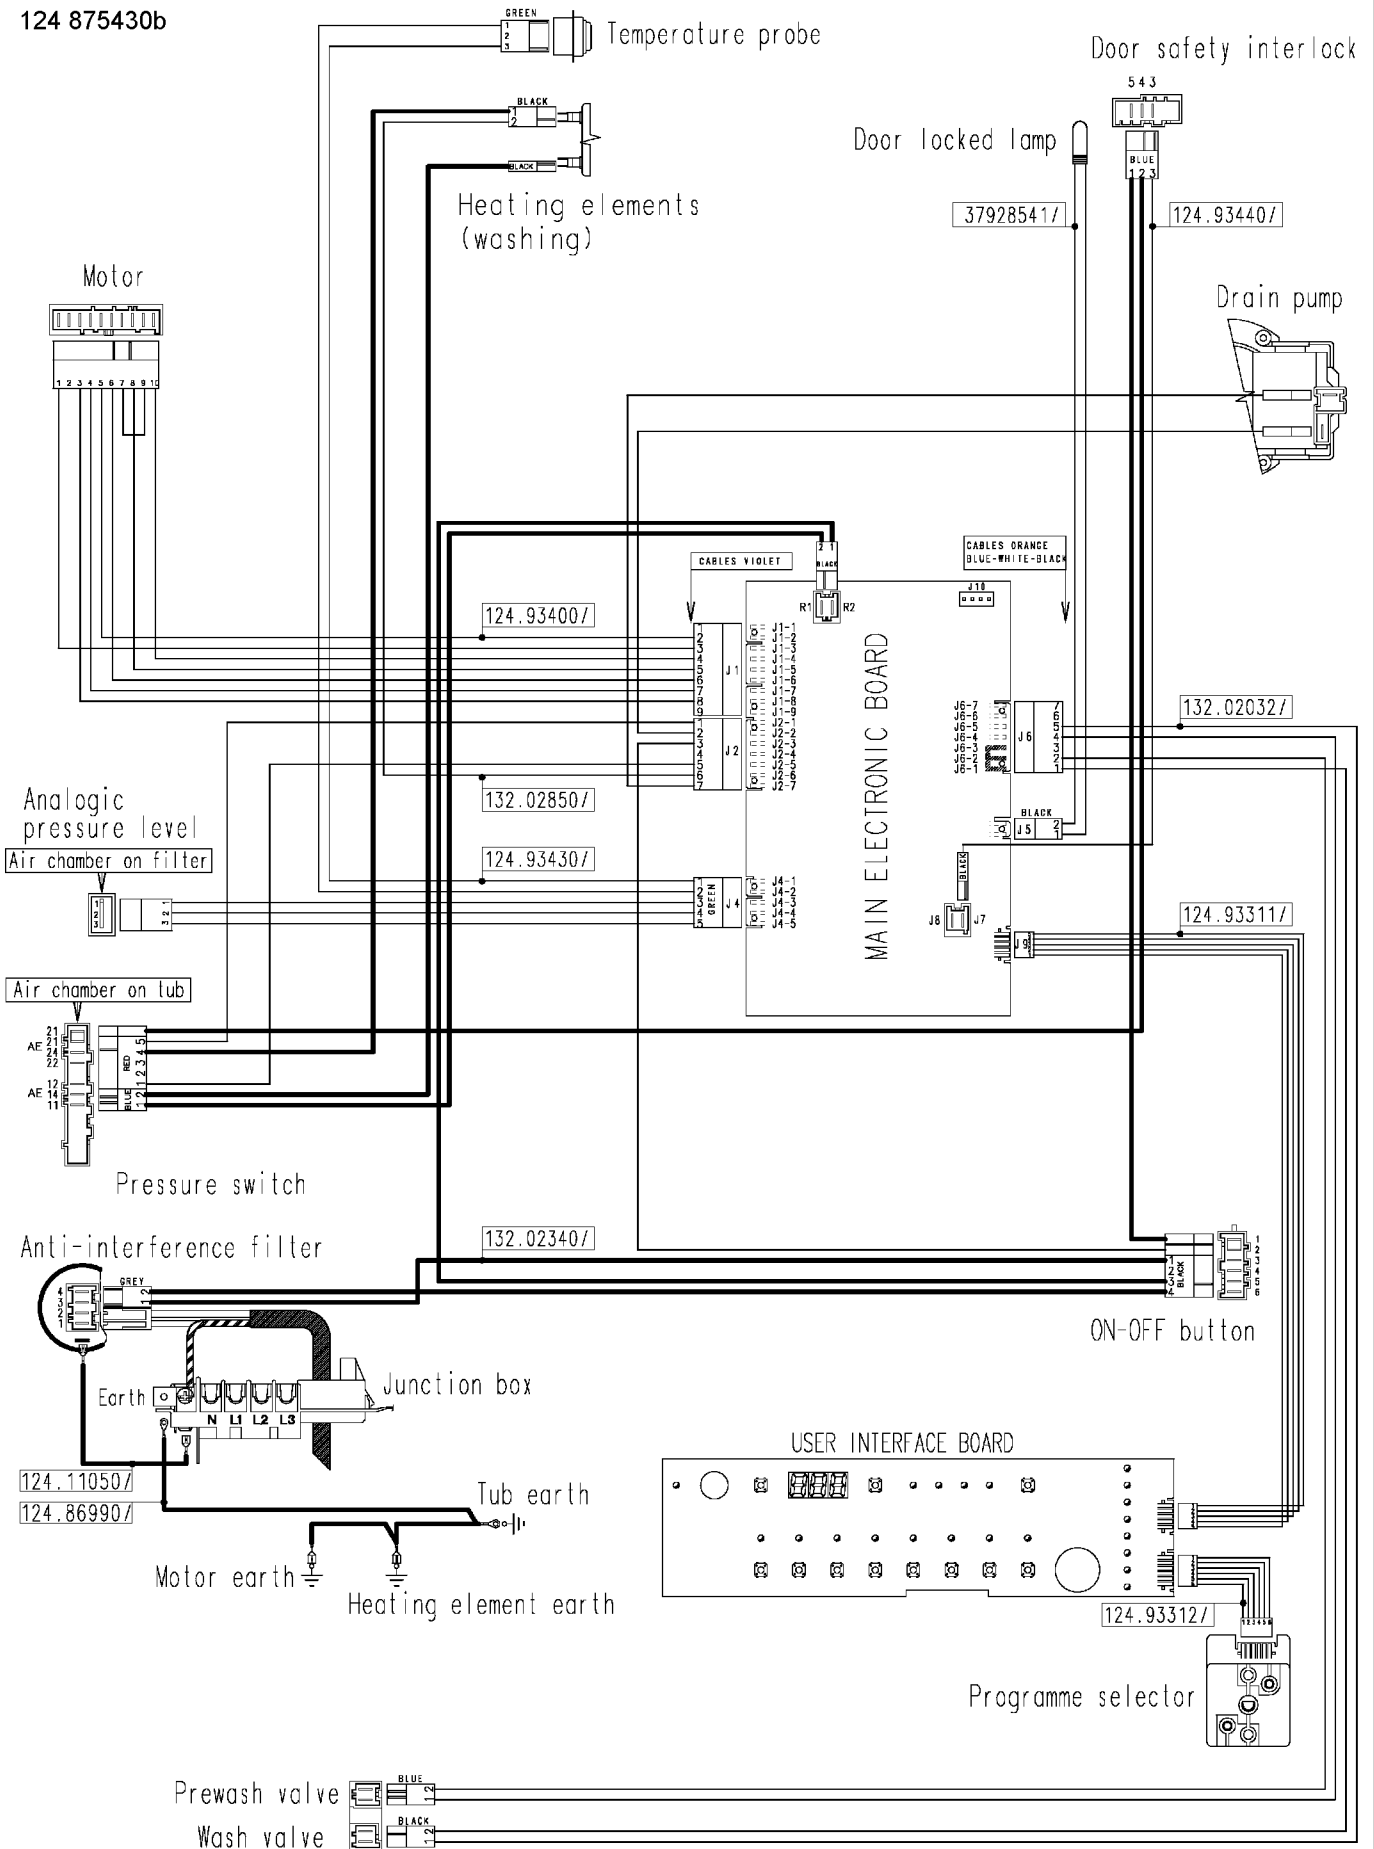

124 875430b

Prewash valve  BLUE
 Wash valve  BLACK