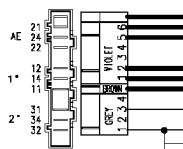

124.11285/

WIRE BROWN

Adjustable thermostat

132.02380/

Short cycle button

Pressure switch Air chamber on tub

WIRE BROWN

132.02560/