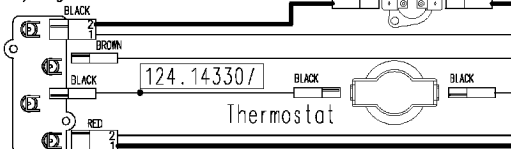

124 874581b

Temperature probe Heating element (washing)

Door safety interlock

Temperature probe

Drain pump

132.02550/

132.02650/

VS 80

124.11285/

WIRE BROWN

Adjustable thermostat

132.02380/

Short cycle button

Pressure switch Air chamber on tub

WIRE BROWN

132.02560/

Fan

132.02540/

ON/OFF button

37928556/

Pilot lamp

132.02580/

Heating elements (drying)

Overheat protection thermostat

124.16930/

Overheat protection thermostat

Anti-interference filter

124.12011/

124.11050/

Earth

124.34050/

Time selector

37928548/

Drying lamp

Drying pipe earth

Controls support earth

Motor earth Heating element earth

Condensation valve Cold water inlet valve

132.02690/