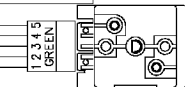

124.96470/

Air chamber on tub

Pressure switch

Wash load selector

132.02630/

No-spin button

Cold wash button

50°C button