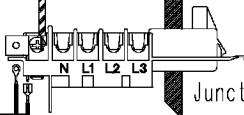

Soak button

124.11590/

ON-OFF button

37928551/

Pilot lamp

Anti-interference filter

124.96450/

Earth

124.11050/

Junction box

124.34040/

Motor earth

Heating element earth

Cold water inlet valve

124.96481/

Tub earth