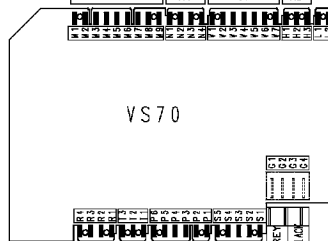

Door safety interlock

Heating element (washing)

Temperature probe

Motor

124.96460/

124.96440/

Pressure switch

Air chamber on filter

124.96470/

Air chamber on tub

Pressure switch

Wash load selector

132.02630/

No-spin button

Cold wash button

50°C button