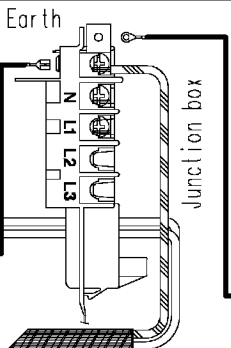

Pressure switch (Air chamber on tub)

124.19450/

Spin reduction button

ON/OFF button

132.02310/

Cold water inlet valve

124.34060/

Anti-interference filter