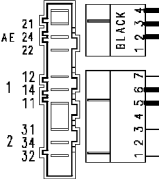

Heating elements (washing)

124.19231/

124.96140/

124.19251/

37928512/

124.19135/

124.11660/

124.11272/

Pressure switch (Air chamber on tub)

124.19450/

Spin reduction button

ON/OFF button

132.02310/

Cold water inlet valve

124.34060/

Anti-interference filter