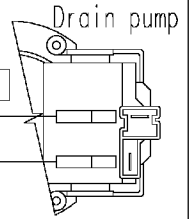

Motor 1 2 3 4 5 6 7 8 9 10

Door safety interlock 5 4 3

Adjustable thermostat

Heating elements (washing)

124.19230/

124.19240/

132.02740/

124.11270/

124.93112/

124.19134/

124.11272/

124.11662/

Pressure switch (Air chamber on tub)

Adjustable thermostat Rinse-hold button 124.14590/

Super rinse button 124.13760/

Spin reduction button 124.19450/