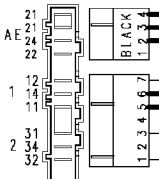

Motor 1 2 3 4 5 6 7 8 9 10

Door safety interlock 5 4 3

Adjustable thermostat

Heating elements (washing)

124.19230/

124.19240/

132.02740/

124.11270/

124.93112/

124.19134/

124.11272/

124.11662/

Pressure switch (Air chamber on tub)

Adjustable thermostat Rinse-hold button 124.14590/

Super rinse button 124.13760/

Spin reduction button 124.19450/