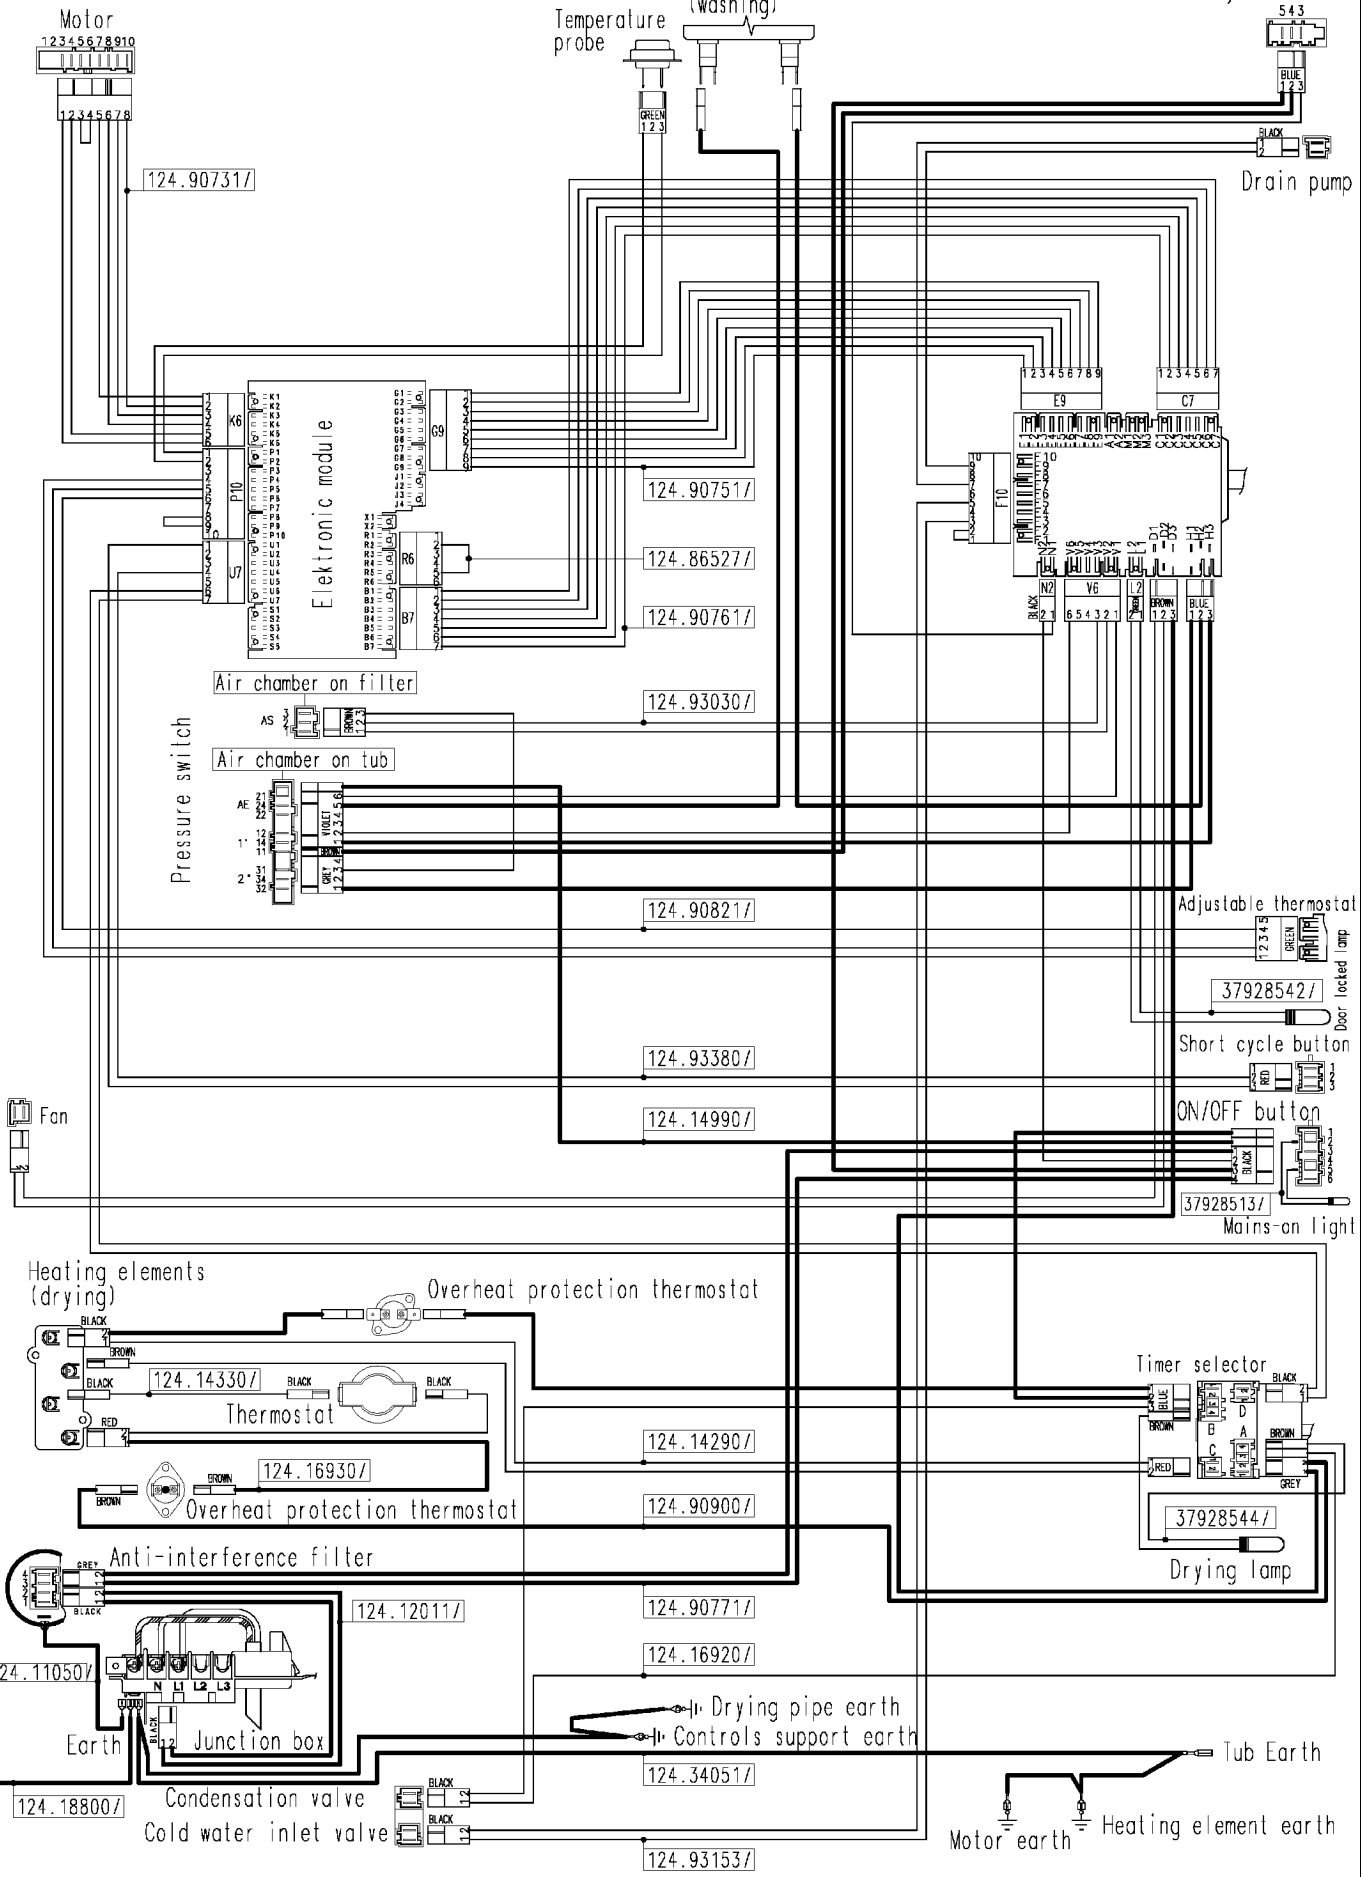

124 873021b

Motor
12345678910

Heating element (washing)
Temperature probe

Door safety interlock
543

124.90731/

Drain pump

Electronic module

124.90751/
124.86527/
124.90761/
124.93030/

Air chamber on filter

Pressure switch
AS
AE
1'
2'

Air chamber on tub

124.90821/

Adjustable thermostat
12345

37928542/

Door locked lamp

124.93380/

Overheat protection thermostat
124.16930/

124.90900/

Timer selector

37928544/

Drying lamp

124.11050/

Anti-interference filter

124.12011/

124.90771/

124.16920/

Earth

Junction box

Drying pipe earth
Controls support earth

124.34051/

Tub Earth

124.18800/