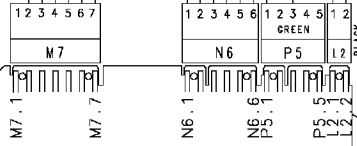

124.11662/

124.19134/

Pressure switch (Air chamber on tub)

Adjustable thermostat

Rinse-hold button

124.14590/

Half load button

124.13750/