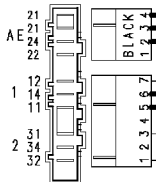

124.11662/

124.19134/

Pressure switch (Air chamber on tub)

Adjustable thermostat

Rinse-hold button

124.14590/

Half load button

124.13750/