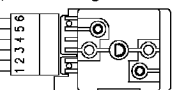

Heating element (washing)

Door safety interlock

Temperature probe

124.96460/

124.96440/

VS70

124.11285/

Adjustable thermostat

132.02670/

Pressure switch

124.96470/

Air chamber on tub

Pressure switch

124.96450/

Half load button

ON-OFF button

37928556/

Pilot lamp

Speed regulator

Anti-interference filter

Earth

124.11050/

Junction box

124.34040/

Tub earth

Motor earth

Heating element earth

124.96481/

Cold water inlet valve