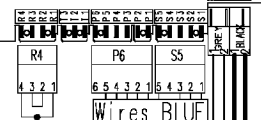

124.11285/

Adjustable thermostat