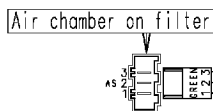

132.02670/

Pressure switch

124.96470/

Air chamber on tub

Pressure switch

124.96450/

Half load button

ON-OFF button