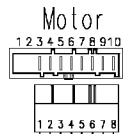

Heating element (washing)

Door safety interlock

Temperature probe

124.96460/

124.96440/

VS70

124.11285/

Adjustable thermostat

132.02670/

Pressure switch

124.96470/

Air chamber on tub

Pressure switch

124.96450/

Half load button

ON-OFF button