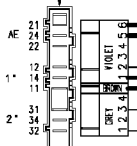

132.02670/

Pressure switch

124.96470/

Air chamber on tub

Pressure switch

124.96450/

Half load button

ON-OFF button