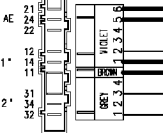

Heating element (washing)

Temperature probe

124.96460/

124.96440/

VS 70

Pressure switch

Air chamber on filter

124.96470/

Air chamber on tub

Pressure switch

124.96450/

124.11285/

Adjustable thermostat

132.02230/

Rinse-hold button

132.02190/