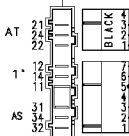

Adjustable thermostat

Bio button

Rinse-hold button

Super rinse button

Short cycle button

Spin reduction button

ON/OFF button

124.93250/

124.96090/

124.90790/

124.14990/

124.90770/

37928551/ Pilot lamp

Pilot lamp

Air chamber on filter

Pressure switch

Air chamber on tub