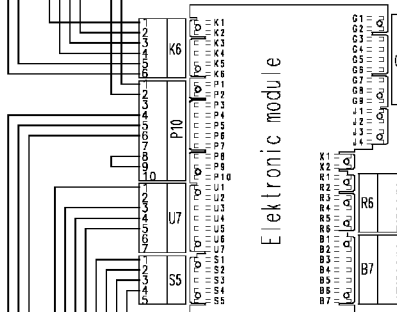

124 873990b

Heating element (washing)

Door safety interlock

37928518/ Door locked lamp

Drain pump

124.90740/

124.90910/

124.90750/

124.19137/

124.90760/

124.90820/