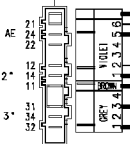

124 873990b

Heating element (washing)

Door safety interlock

37928518/ Door locked lamp

Drain pump

124.90740/

124.90910/

124.90750/

124.19137/

124.90760/

124.90820/

Adjustable thermostat

Bio button

Rinse-hold button

Super rinse button

Short cycle button

Spin reduction button

ON/OFF button

124.93250/

124.96090/

124.90790/

124.14990/

124.90770/

37928551/ Pilot lamp

Pilot lamp

Air chamber on filter

Pressure switch

Air chamber on tub

Anti-interference filter

Earth

124.11050/

124.90811/

124.34041/

Motor earth

Heating element earth

Cold water inlet valve