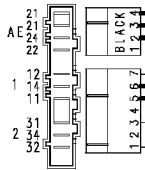

Drain pump

124.93112/

124.19134/

124.11662/

Pressure switch (Air chamber on tub)

Adjustable thermostat

37928514/ Pilot lamp

ON-OFF button

124.86570/

124.14590/

Rinse-hold button

Anti-interference filter

Cold water inlet valve

124.13750/

Half load button

124.11050/