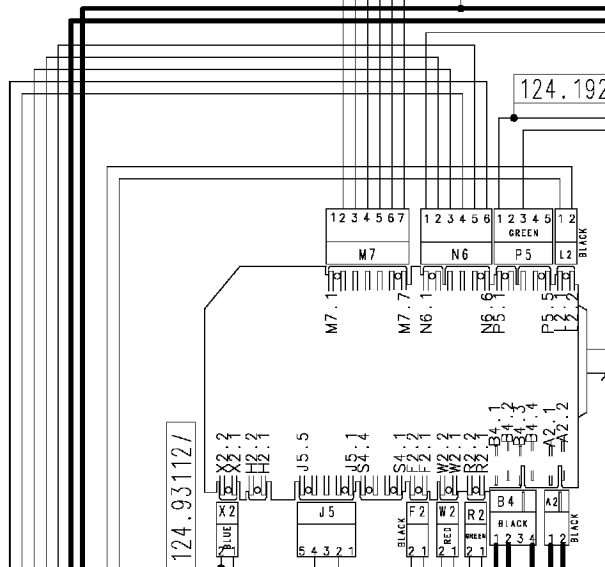

124 872141b

Motor

Door safety interlock

Heating elements (washing)

Adjustable thermostat

124.19230/

124.19240/

124.19250/

Drain pump

124.93112/

124.19134/

124.11662/

Pressure switch (Air chamber on tub)

Adjustable thermostat

37928514/ Pilot lamp

ON-OFF button

124.86570/

124.14590/

Rinse-hold button

Anti-interference filter

Cold water inlet valve

124.13750/

Half load button

124.11050/

Earth

Junction box

124.13760/

Super rinse button

124.34040/

Motor earth

Heating element earth