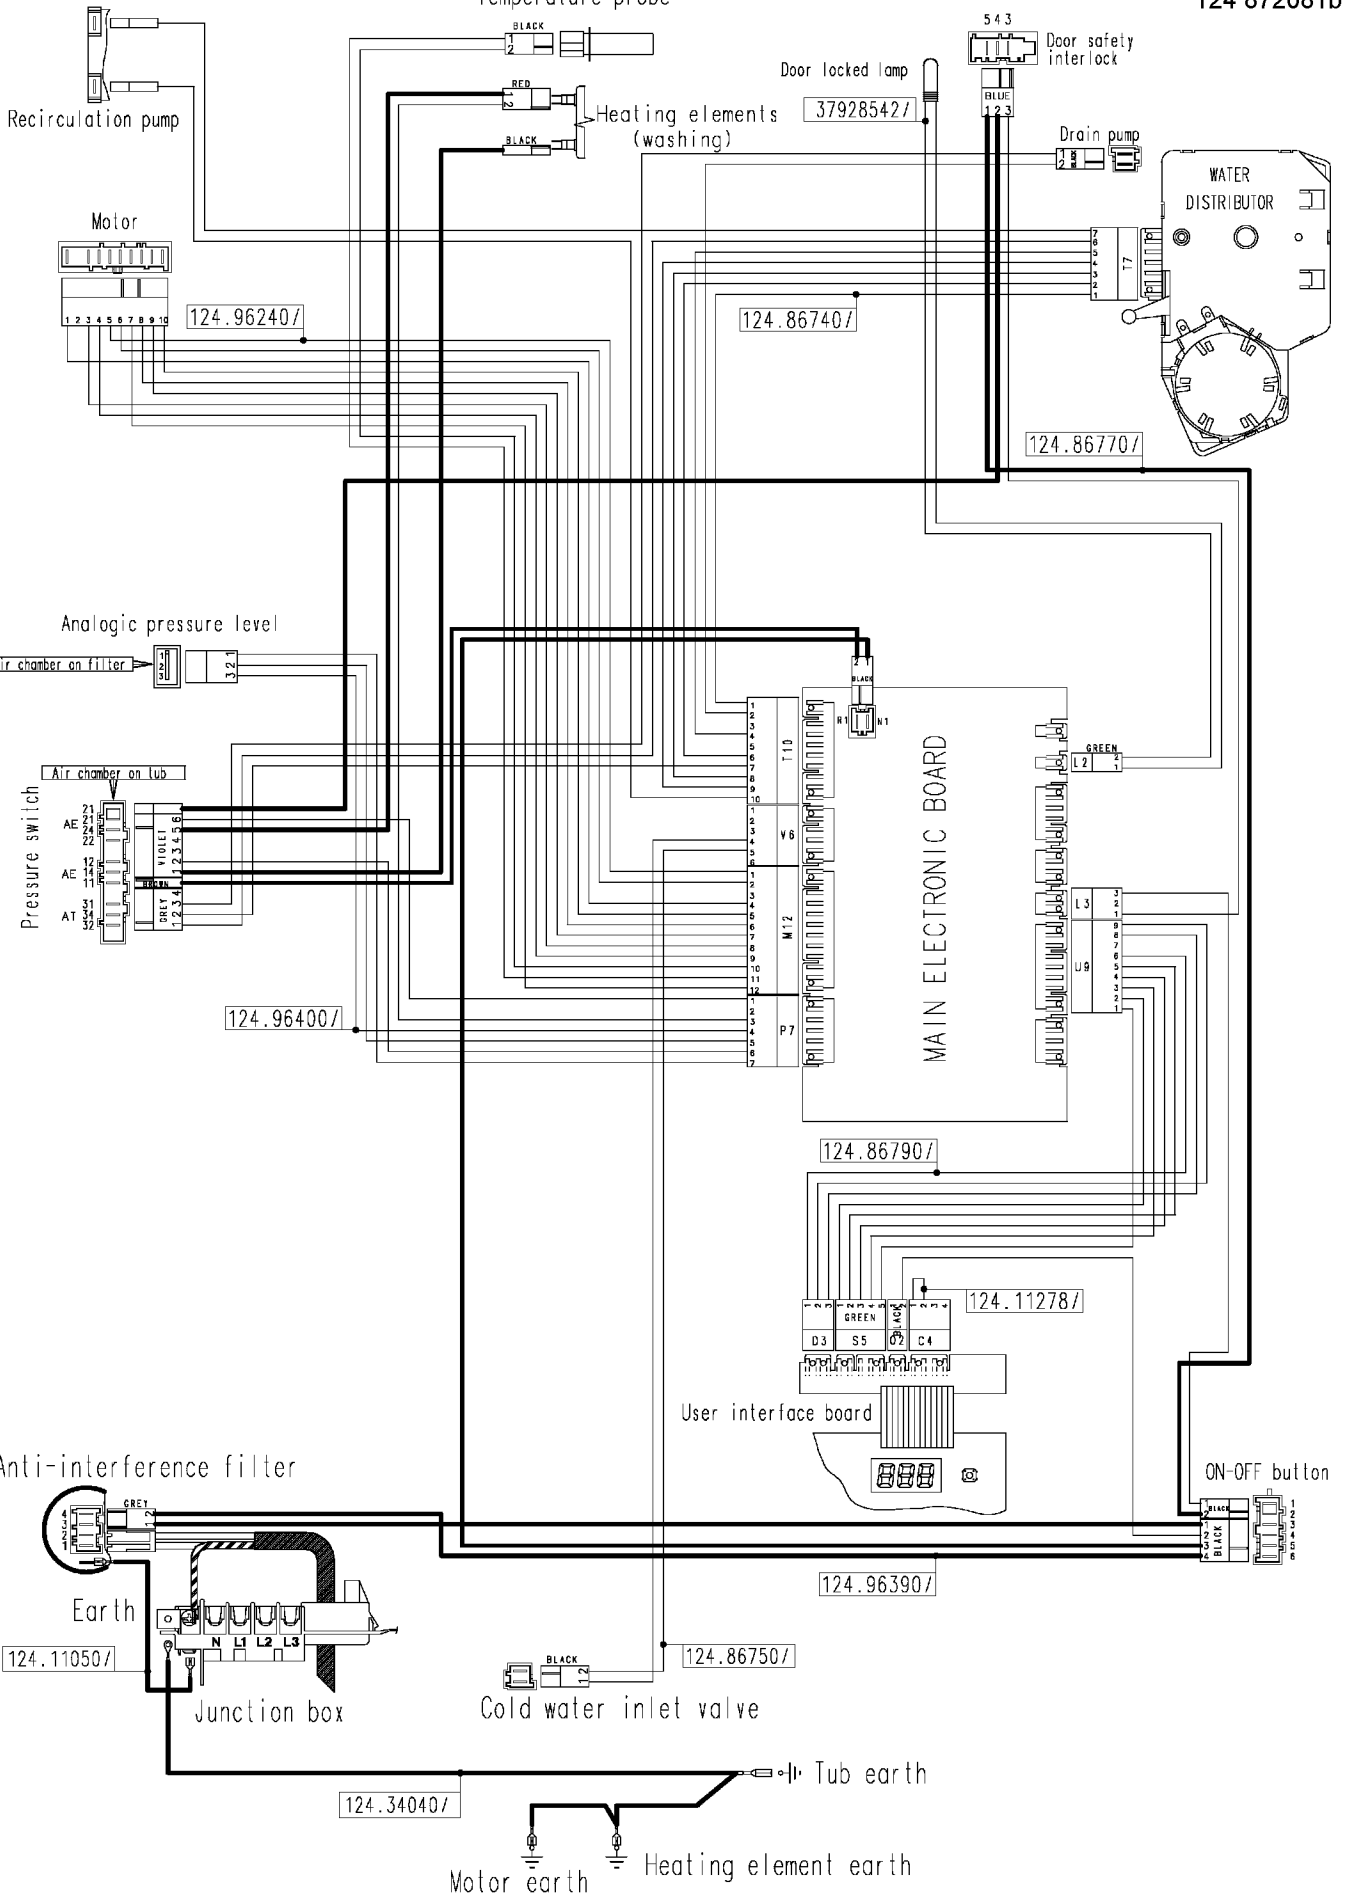

Temperature probe

Recirculation pump

Motor

124.96240/

BLACK

RED

BLACK

Heating elements (washing)

Door locked lamp

37928542/

543

BLUE

123

Door safety interlock

Drain pump

WATER DISTRIBUTOR

124.86770/

Analogic pressure level

Air chamber on filter

124.96400/

Air chamber on tub

Pressure switch

21
22
23
24
25
12
13
14
15
31
34
35

VIOLET

Tub earth

124.34040/

Motor earth

Heating element earth