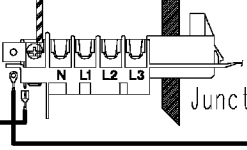

ON-OFF button

37928551/ Pilot lamp

Anti-interference filter

Earth

124.11050/

Junction box

124.34040/

Cold water inlet valve