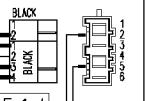

37928551/ Pilot lamp

Anti-interference filter