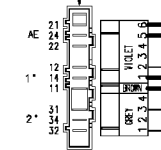

124.96470/

124.15147/

132.02160/

Air chamber on tub

Pressure switch

124.96450/

Short cycle button

Spin reduction button