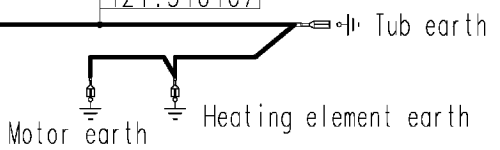

ON-OFF button

37928551/ Pilot lamp

Anti-interference filter

Earth

124.11050/

Junction box

124.34040/

Cold water inlet valve