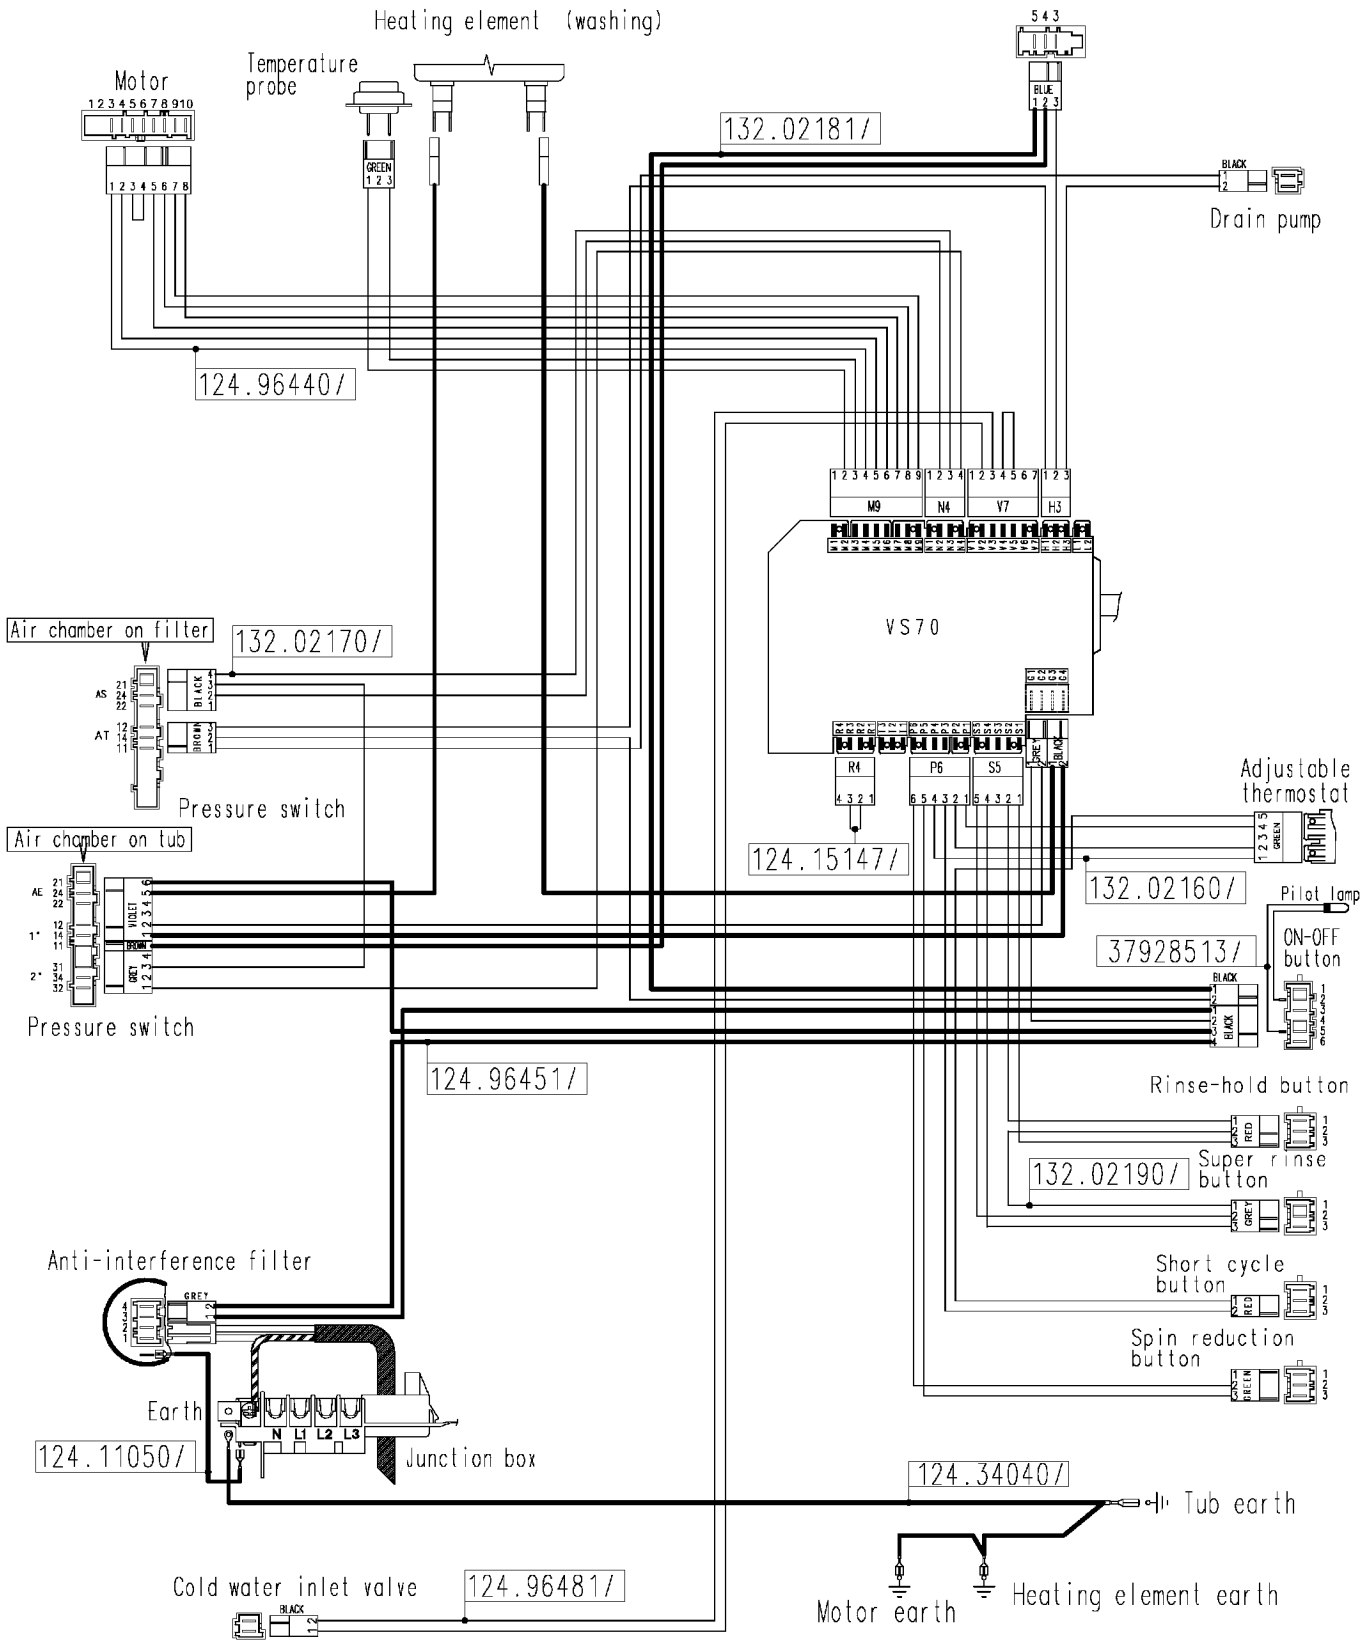

Door safety interlock

Heating element (washing)

Temperature probe

Motor

132.02181/

124.96440/

Drain pump

Air chamber on filter

132.02170/

M0 N4 V7 H3

VS70

Pressure switch

Adjustable thermostat

Air chamber on tub

124.15147/

132.02160/

Pilot lamp

Pressure switch

37928513/

ON-OFF button

124.96451/

Rinse-hold button

Anti-interference filter

132.02190/

Super rinse button

Cold water inlet valve

124.96481/

Short cycle button

Spin reduction button

124.11050/

124.34040/

Tub earth