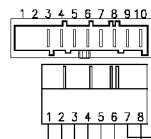

Motor

Door safety interlock

Heating elements (washing)

Adjustable thermostat