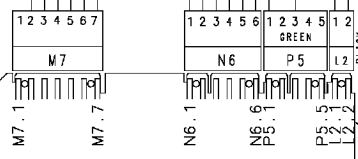

Motor

Door safety interlock

Heating elements (washing)

Adjustable thermostat

124.19230/

124.19240/

124.19250/

Drain pump

Pilot lamp

37928512/

124.93112/

124.19136/

124.11662/

124.11272/

Pressure switch (Air chamber on tub)

Adjustable thermostat

ON-OFF button

Super rinse button

124.13760/

Anti-interference filter

124.86570/

124.19660/

Speed regulator

Earth