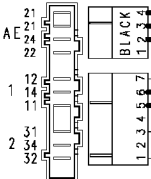

Pilot lamp

37928512/

124.93112/

124.19136/

124.11662/

124.11272/

Pressure switch (Air chamber on tub)

Adjustable thermostat