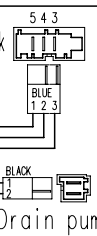

124 873590b

Door safety interlock

Drain pump

124.90740/

124.86529/

Electronic module

124.90750/
124.11284/
124.86525/
124.90760/

ON/OFF button

37928576/
Rinse-hold button

132.02490/

Super rinse button

124.96090/

Short cycle button

132.02480/

Spin reduction button

Air chamber on filter