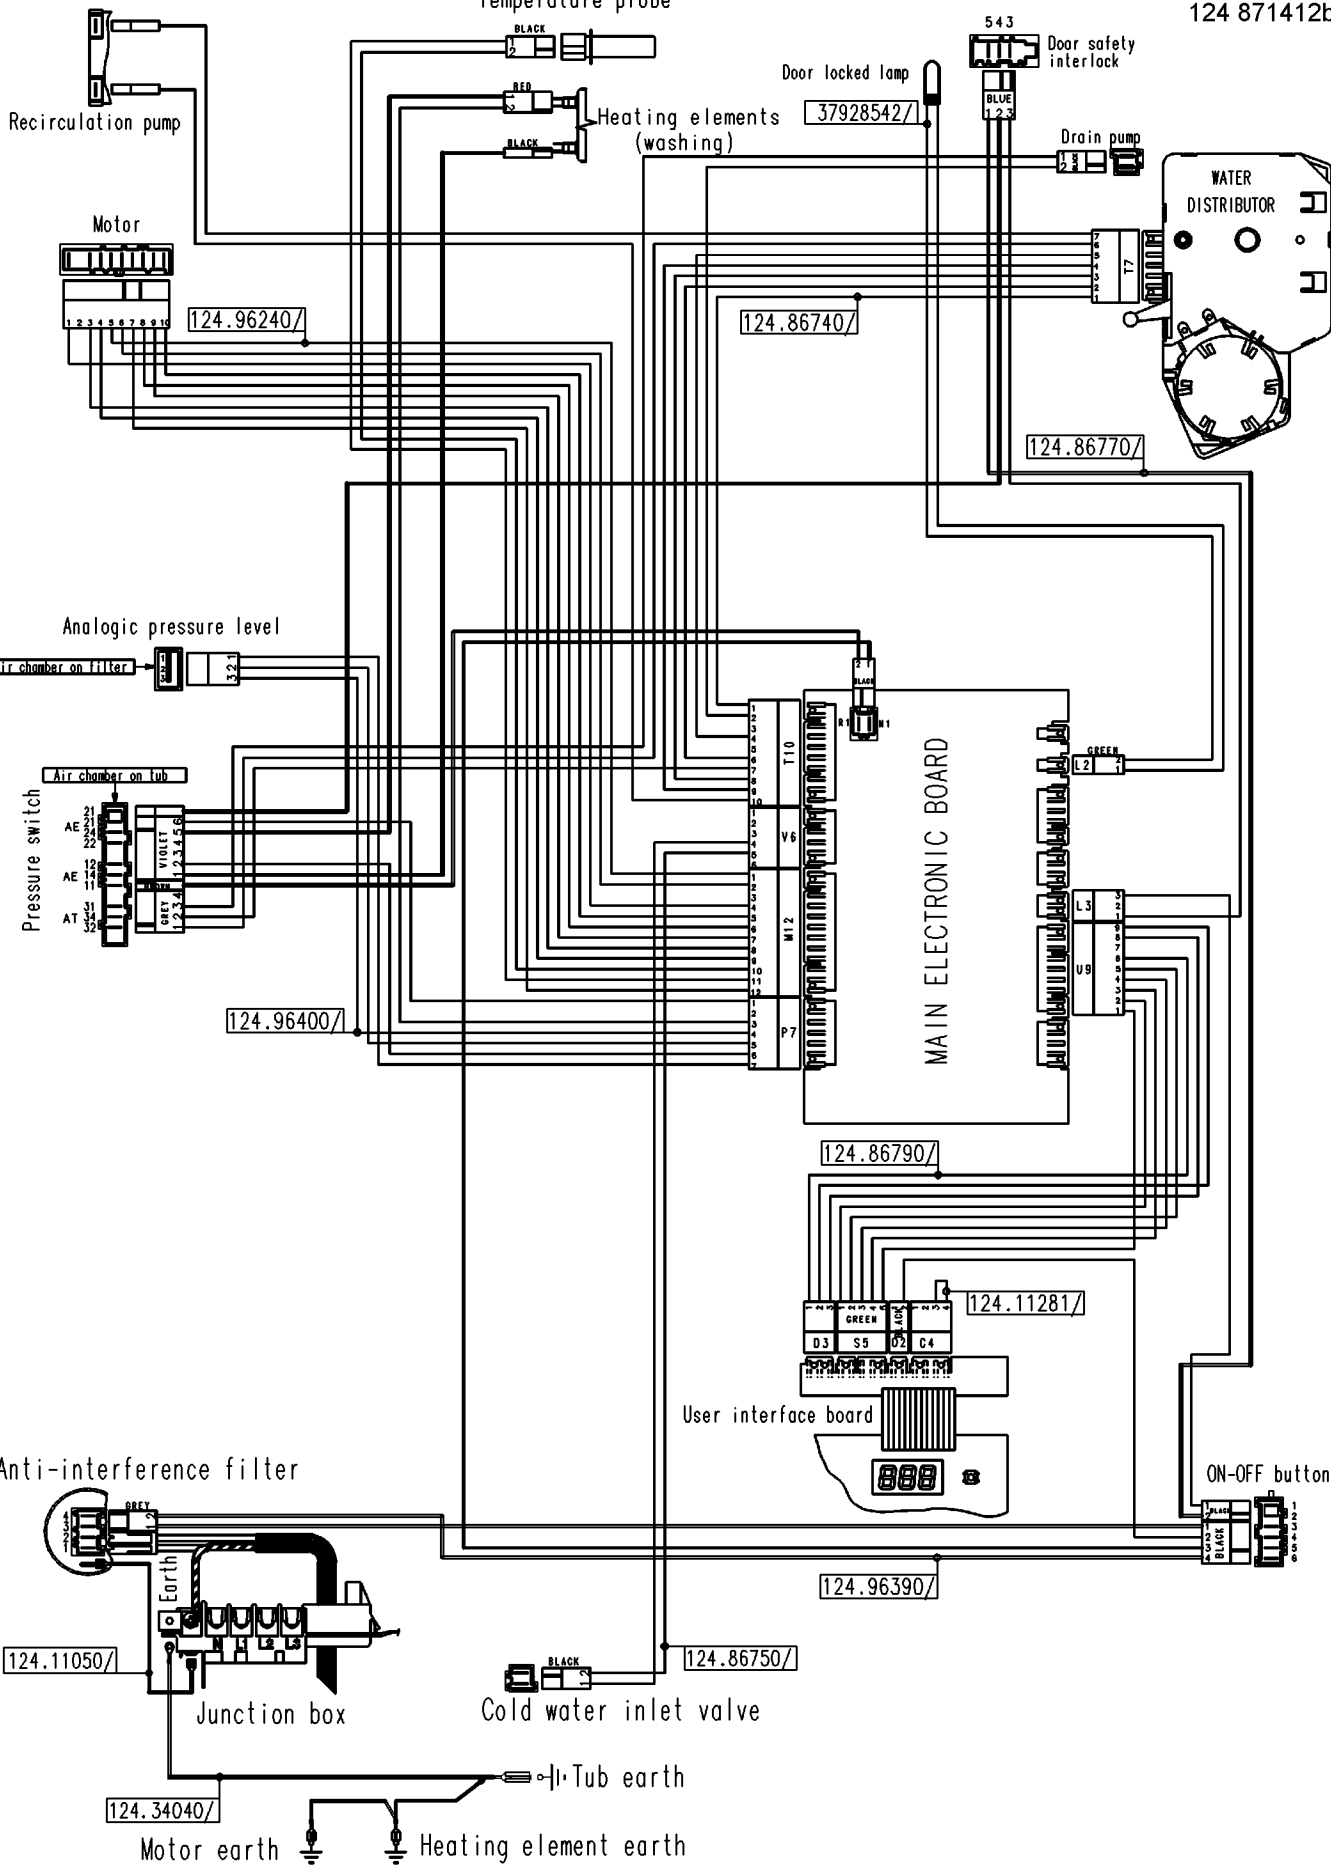

Temperature probe

Recirculation pump

Motor

124.96240/

Temperature probe

BLACK

RED

BLACK

WATER DISTRIBUTOR

124.86740/

124.86770/

Analogic pressure level

Air chamber on filter

124.96400/

Air chamber on tub

Pressure switch

21
22
AE
12
14
11
AT
31
32

VIOLET
GREY
1 2 3 4 5 6

T10
V6
M12
P7

MAIN ELECTRONIC BOARD

GREEN

L2

L3

U9

124.11050/

Junction box

124.34040/

Motor earth

BLACK

Cold water inlet valve

124.86750/

Tub earth