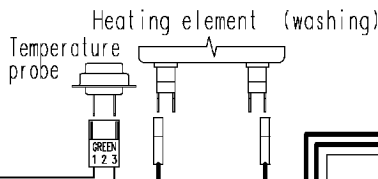

124 872770b

Electronic module

124.90740/

124.90750/

124.86528/

124.90760/

124.90820/

124.93230/

124.90890/

124.93030/

124.14990/

124.90770/

124.11050/

124.13400/

124.93151/

Drain pump

Adjustable thermostat

Rinse-hold button

Short cycle button

Spin reduction button

ON/OFF button

37928551/
37928553/

Pilot lamp

Tub earth

Motor earth Heating element earth

Cold water inlet valve

Air chamber on filter

Air chamber on lub

Anti-interference filter

Earth

Junction box