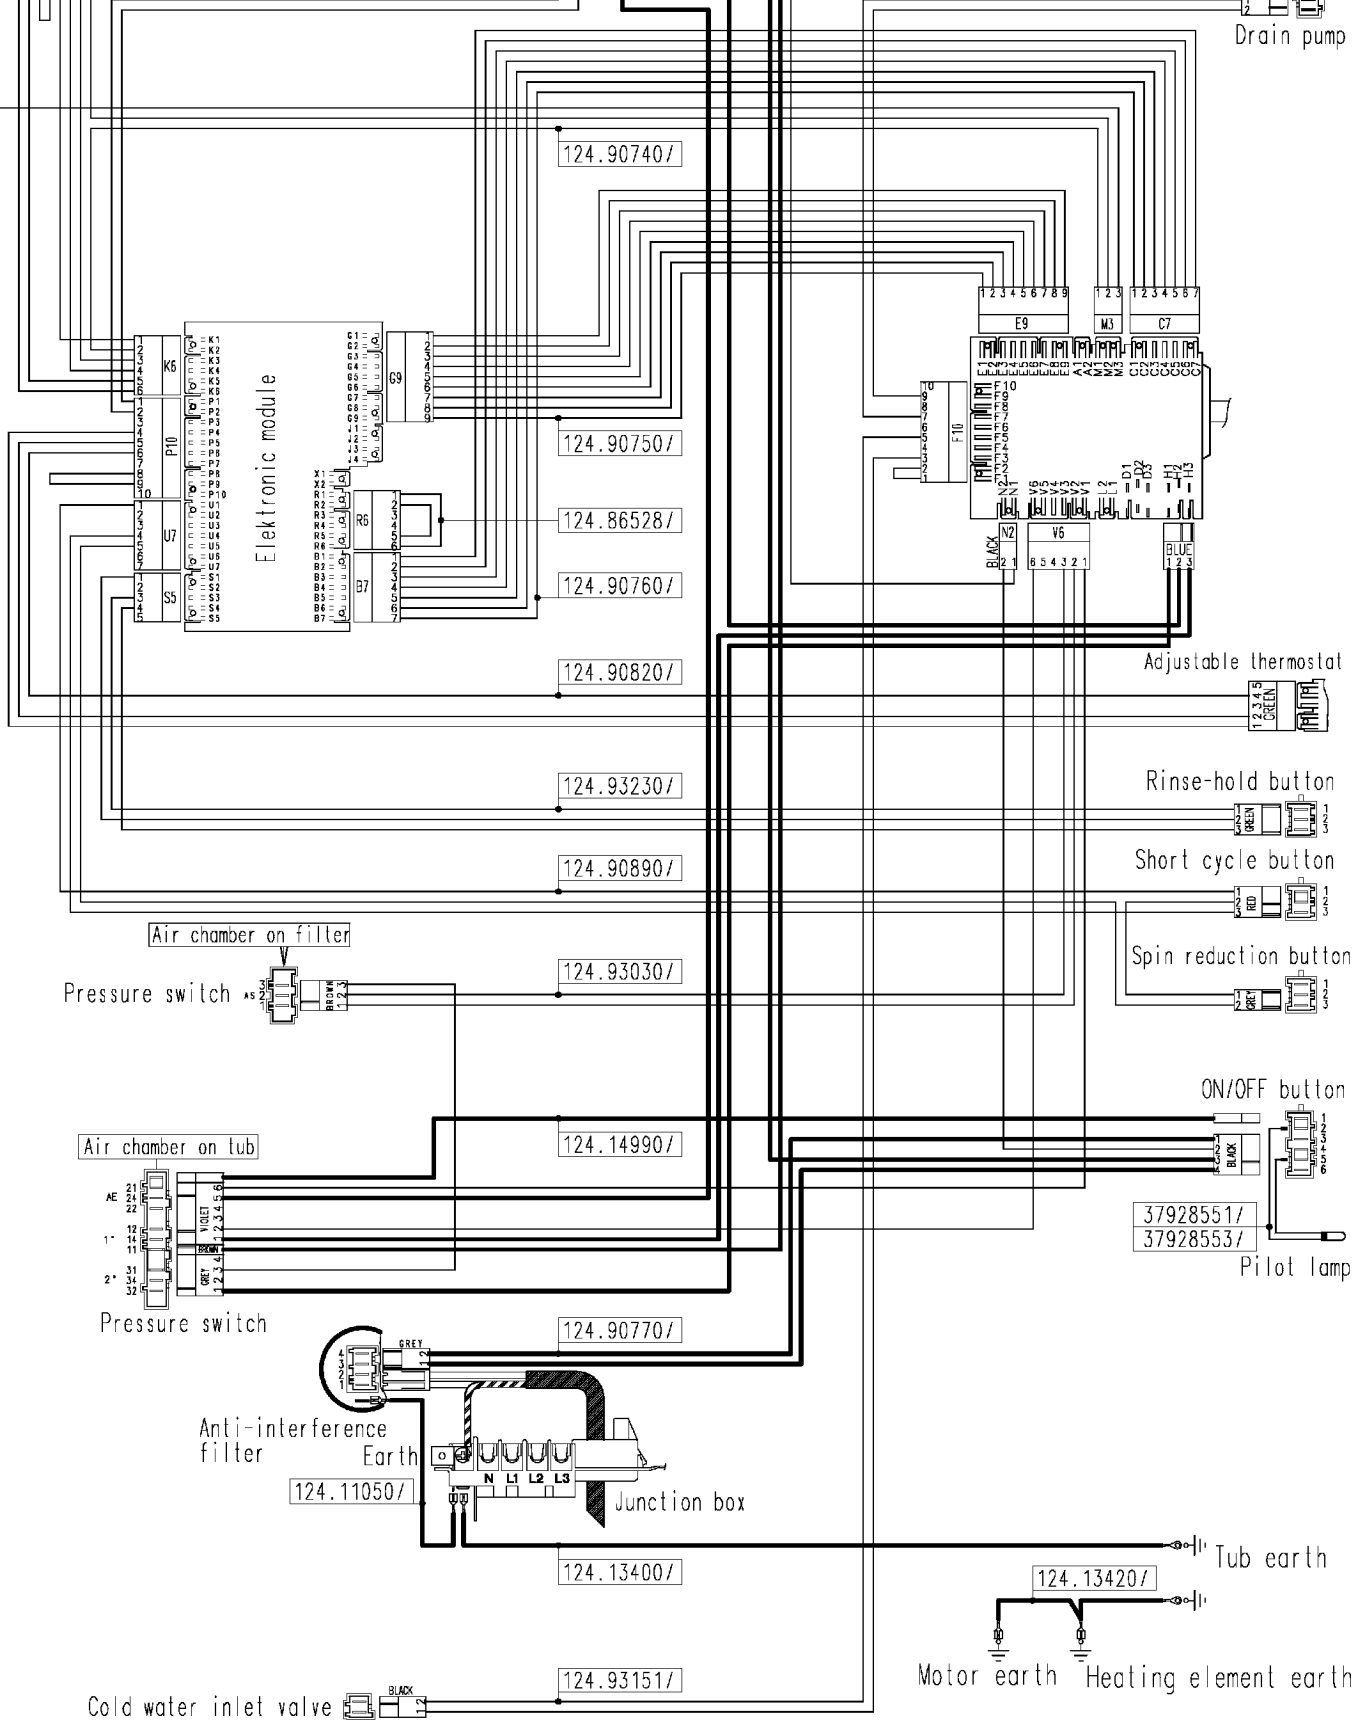

124 872770b

Electronic module

124.90740/

124.90750/

124.86528/

124.90760/

124.90820/

124.93230/

124.90890/

124.93030/

124.14990/

124.90770/

124.11050/

124.13400/

124.93151/

Drain pump

Adjustable thermostat

Rinse-hold button

Short cycle button

Spin reduction button

ON/OFF button

37928551/  
37928553/

Pilot lamp

Tub earth

Motor earth Heating element earth

Cold water inlet valve

Air chamber on filter

Air chamber on lub

Anti-interference filter

Earth

Junction box