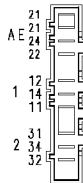

124.93112/

124.11662/

124.11272/

Pressure switch (Air chamber on tub)