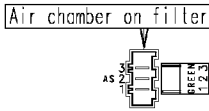

124.96470/

Air chamber on tub

Pressure switch

Wash load selector

132.02430/

Short cycle button

No-spin button

Cold wash button