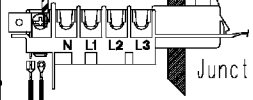

Soak button

124.11590/

ON-OFF button

37928551/

Pilot lamp

Anti-interference filter

124.96450/

Earth

124.11050/

Cold water inlet valve

124.96481/

124.13412/

124.13420/

Tub earth

Motor earth

Heating element earth