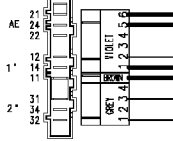

Door safety interlock

Heating element (washing)

Temperature probe

Motor

124.96440/

124.96460/

VS70

Pressure switch

124.96470/

Air chamber on tub

Pressure switch

Wash load selector

132.02430/

Short cycle button

No-spin button

Cold wash button