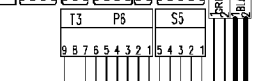

Heating element (washing)

Temperature probe

124.96460/

124.96440/

VS70

Pressure switch

124.96470/

Air chamber on tub