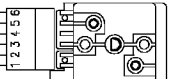

Pressure switch

Wash load selector

ON-OFF button

37928551/

Pilot lamp

Cold wash button

Soak button

Speed regulator