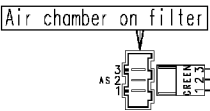

Heating element (washing)

Temperature probe

124.96460/

124.96440/

VS70

Pressure switch

124.96470/

Air chamber on tub

Pressure switch

Wash load selector

ON-OFF button

37928551/

Pilot lamp

Cold wash button

Soak button

Speed regulator