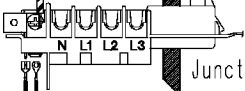

132.02420/

Anti-interference filter

124.96451/

Earth