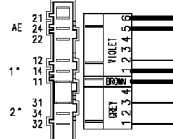

Heating element (washing)

Temperature probe

124.96460/

124.96440/

VS70

Pressure switch

124.96470/

Air chamber on tub

Pressure switch

Wash load selector

ON-OFF button

37928551/

Pilot lamp

Cold wash button

Soak button

Speed regulator